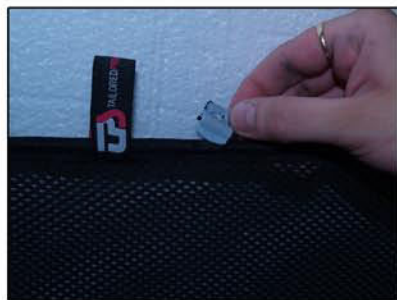

INSTALLATION INSTRUCTIONS

Renault Grand Scenic 7 Seater/5dr

REN-GRSC-5-A

COMPONENTS INCLUDED

SHADES

FIXING CLIPS

SIDE SHADE INSTALLATION

SIDE SHADE INSTALLATION

SIDE SHADE INSTALLATION

PORT SHADE INSTALLATION

PORT SHADE INSTALLATION

TAILGATE SHADE INSTALLATION

TAILGATE SHADE INSTALLATION

X2