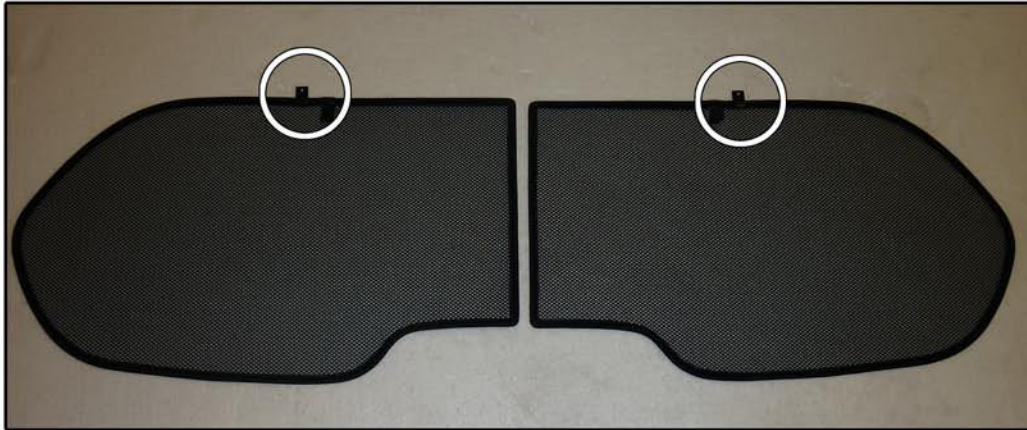

INSTALLATION INSTRUCTIONS

Renault Grand Scenic 7 Seater/5dr

REN-GRSC-5-A

COMPONENTS INCLUDED

SHADES

FIXING CLIPS

SIDE SHADE INSTALLATION

SIDE SHADE INSTALLATION

SIDE SHADE INSTALLATION

PORT SHADE INSTALLATION

PORT SHADE INSTALLATION

TAILGATE SHADE INSTALLATION

TAILGATE SHADE INSTALLATION

X2