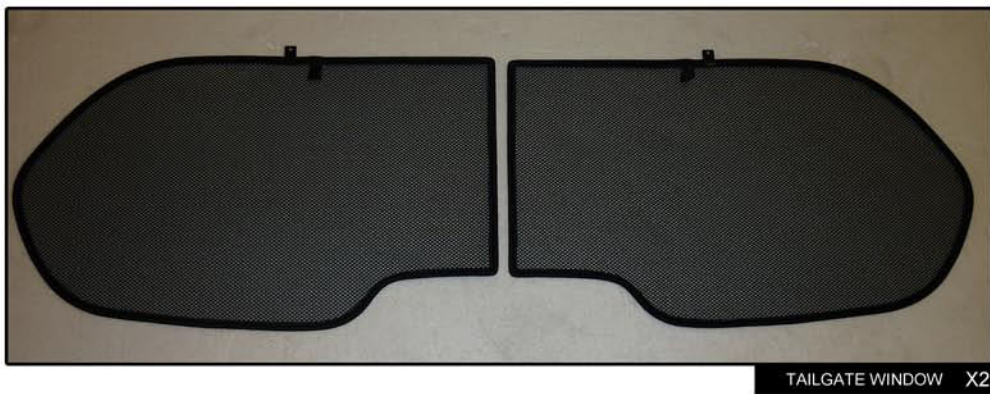

INSTALLATION INSTRUCTIONS

Renault Grand Scenic 7 Seater/5dr

REN-GRSC-5-A

COMPONENTS INCLUDED

SHADES

FIXING CLIPS

SIDE SHADE INSTALLATION

SIDE SHADE INSTALLATION

SIDE SHADE INSTALLATION

PORT SHADE INSTALLATION

PORT SHADE INSTALLATION

TAILGATE SHADE INSTALLATION

TAILGATE SHADE INSTALLATION

X2