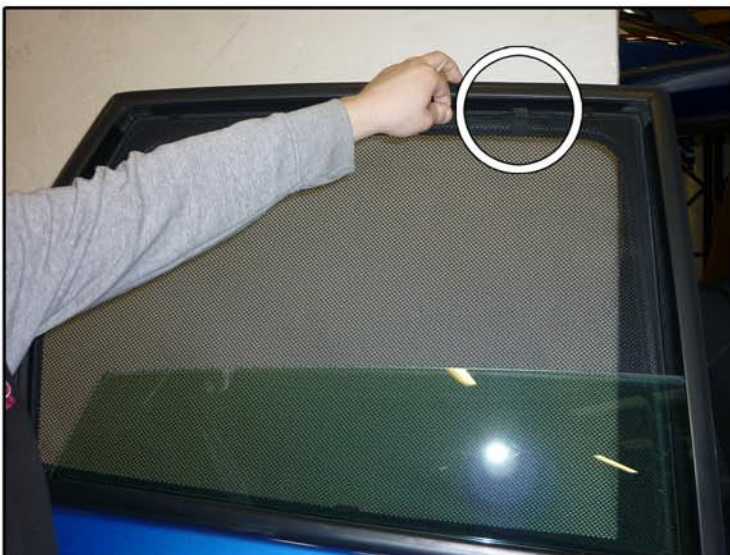

INSTALLATION INSTRUCTIONS

Renault Grand Scenic 7 Seater/5dr

REN-GRSC-5-A

COMPONENTS INCLUDED

SHADES

FIXING CLIPS

SIDE SHADE INSTALLATION

SIDE SHADE INSTALLATION