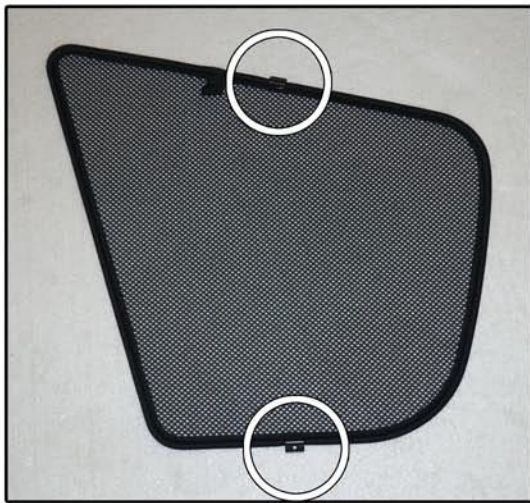

INSTALLATION INSTRUCTIONS

Renault Grand Scenic 7 Seater/5dr

REN-GRSC-5-A

COMPONENTS INCLUDED

SHADES

FIXING CLIPS

SIDE SHADE INSTALLATION

SIDE SHADE INSTALLATION

SIDE SHADE INSTALLATION

PORT SHADE INSTALLATION

PORT SHADE INSTALLATION

TAILGATE SHADE INSTALLATION

TAILGATE SHADE INSTALLATION

X2