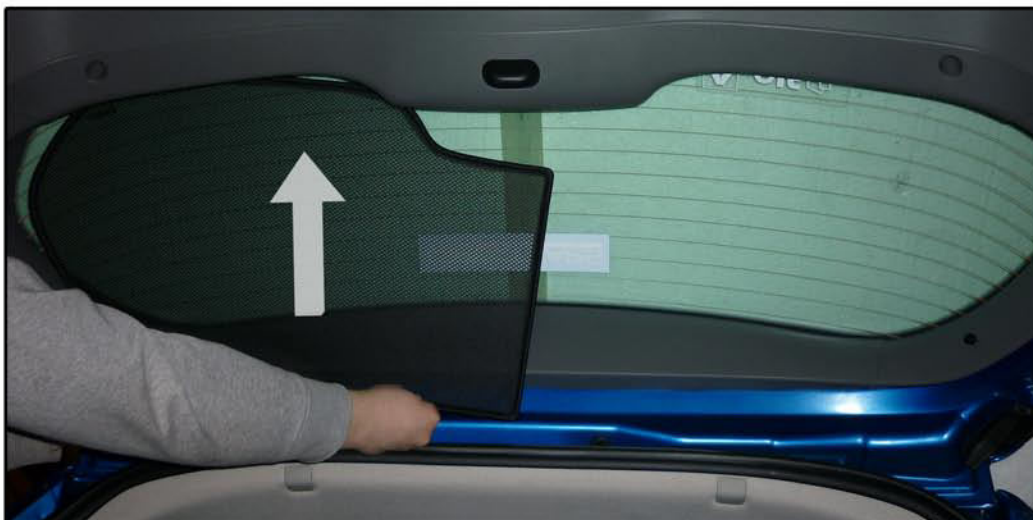

INSTALLATION INSTRUCTIONS

Renault Grand Scenic 7 Seater/5dr

REN-GRSC-5-A

COMPONENTS INCLUDED

SHADES

FIXING CLIPS

SIDE SHADE INSTALLATION

SIDE SHADE INSTALLATION

SIDE SHADE INSTALLATION

PORT SHADE INSTALLATION

PORT SHADE INSTALLATION

TAILGATE SHADE INSTALLATION

TAILGATE SHADE INSTALLATION

X2