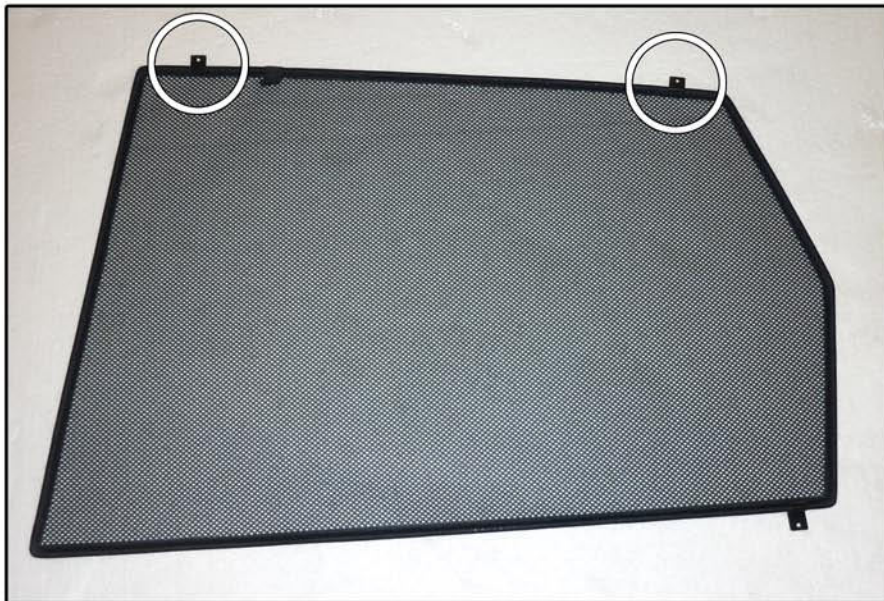

INSTALLATION INSTRUCTIONS

Renault Grand Scenic 7 Seater/5dr

REN-GRSC-5-A

COMPONENTS INCLUDED

SHADES

FIXING CLIPS

SIDE SHADE INSTALLATION

SIDE SHADE INSTALLATION

SIDE SHADE INSTALLATION

PORT SHADE INSTALLATION

PORT SHADE INSTALLATION

TAILGATE SHADE INSTALLATION

TAILGATE SHADE INSTALLATION

X2