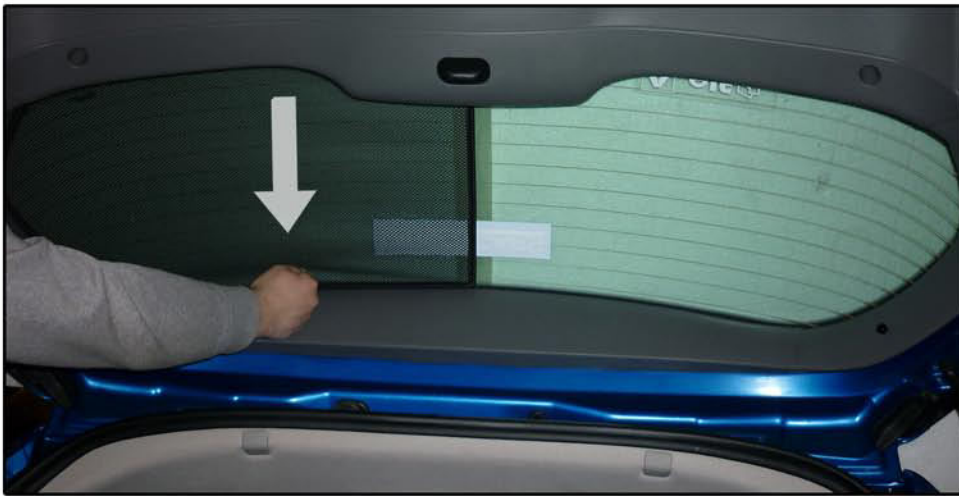

INSTALLATION INSTRUCTIONS

Renault Grand Scenic 7 Seater/5dr

REN-GRSC-5-A

COMPONENTS INCLUDED

SHADES

FIXING CLIPS

SIDE SHADE INSTALLATION

SIDE SHADE INSTALLATION

SIDE SHADE INSTALLATION

PORT SHADE INSTALLATION

PORT SHADE INSTALLATION

TAILGATE SHADE INSTALLATION

TAILGATE SHADE INSTALLATION

X2