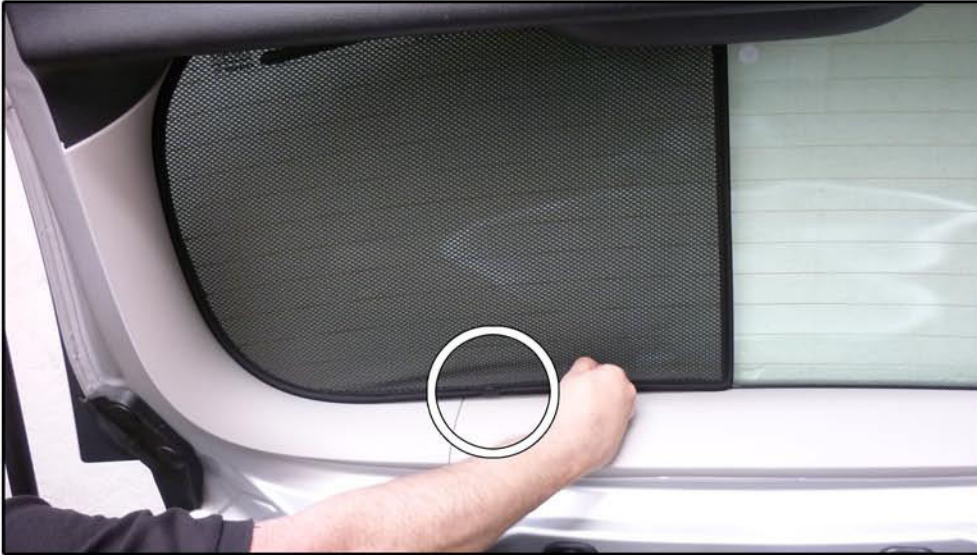

INSTALLATION INSTRUCTIONS

Renault Grand Scenic 5dr

REN-GRSC-5-B

COMPONENTS INCLUDED

SHADES

FIXING CLIPS

SIDE SHADE INSTALLATION

SIDE SHADE INSTALLATION

SIDE SHADE INSTALLATION

PORT SHADE INSTALLATION

PORT SHADE INSTALLATION

TAILGATE SHADE INSTALLATION

TAILGATE SHADE INSTALLATION

x2