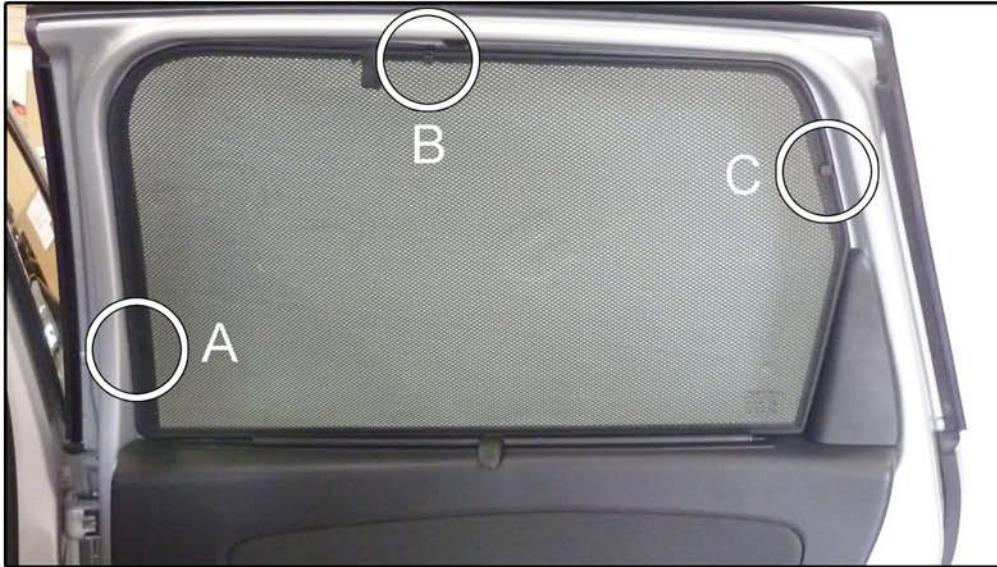

INSTALLATION INSTRUCTIONS

Renault Grand Scenic 5dr

REN-GRSC-5-B

COMPONENTS INCLUDED

SHADES

FIXING CLIPS

SIDE SHADE INSTALLATION

SIDE SHADE INSTALLATION

SIDE SHADE INSTALLATION

PORT SHADE INSTALLATION

PORT SHADE INSTALLATION

TAILGATE SHADE INSTALLATION

TAILGATE SHADE INSTALLATION

x2