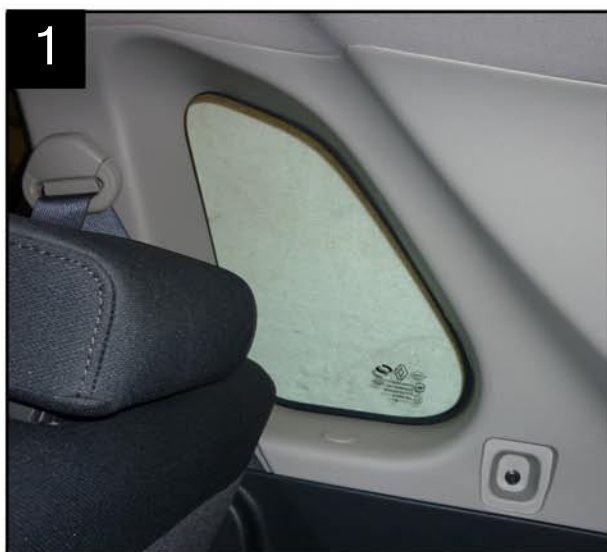

INSTALLATION INSTRUCTIONS

Renault Koleos 4x4 5dr

REN-KOLE-5-A

COMPONENTS INCLUDED

SHADES

SIDE WINDOWS X2

PORT WINDOWS X2

TAILGATE WINDOW X2

FIXING CLIPS

X8

X4

X1

SIDE SHADE INSTALLATION

SIDE SHADE INSTALLATION

SIDE SHADE INSTALLATION

PORT SHADE INSTALLATION