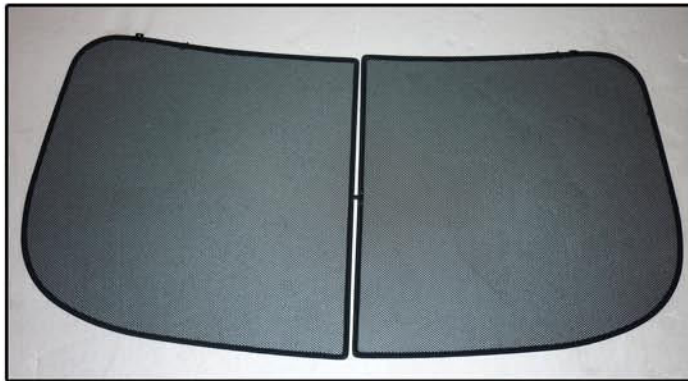

INSTALLATION INSTRUCTIONS

Renault Koleos 4x4 5dr

REN-KOLE-5-A

COMPONENTS INCLUDED

SHADES

SIDE WINDOWS X2

PORT WINDOWS X2

TAILGATE WINDOW X2

FIXING CLIPS

X8

X4

X1

SIDE SHADE INSTALLATION

SIDE SHADE INSTALLATION

SIDE SHADE INSTALLATION

PORT SHADE INSTALLATION