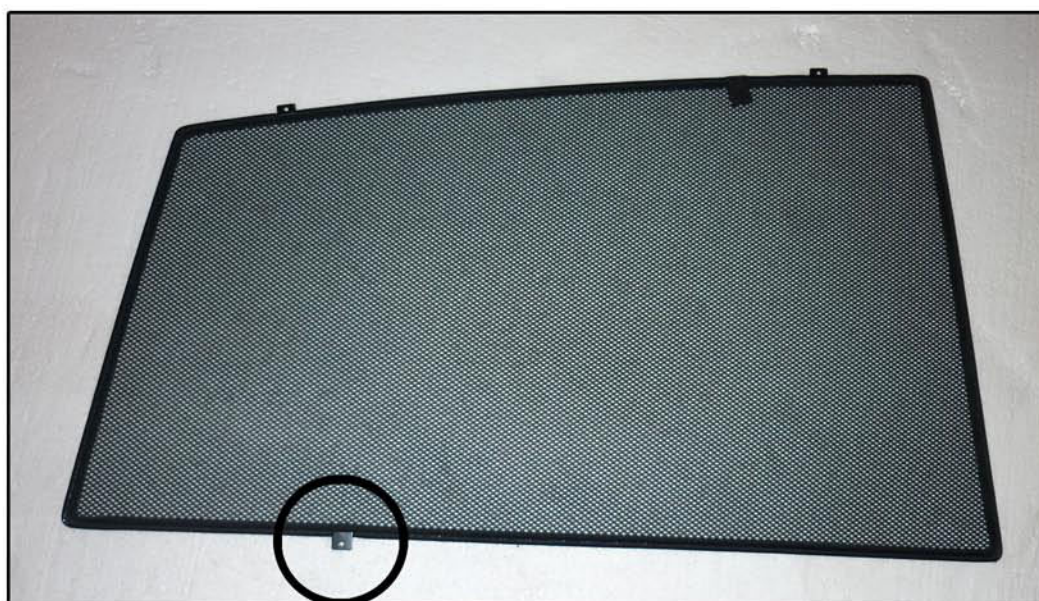

INSTALLATION INSTRUCTIONS

Renault Koleos 4x4 5dr

REN-KOLE-5-A

COMPONENTS INCLUDED

SHADES

SIDE WINDOWS X2

PORT WINDOWS X2

TAILGATE WINDOW X2

FIXING CLIPS

X8

X4

X1

SIDE SHADE INSTALLATION

SIDE SHADE INSTALLATION

SIDE SHADE INSTALLATION

PORT SHADE INSTALLATION