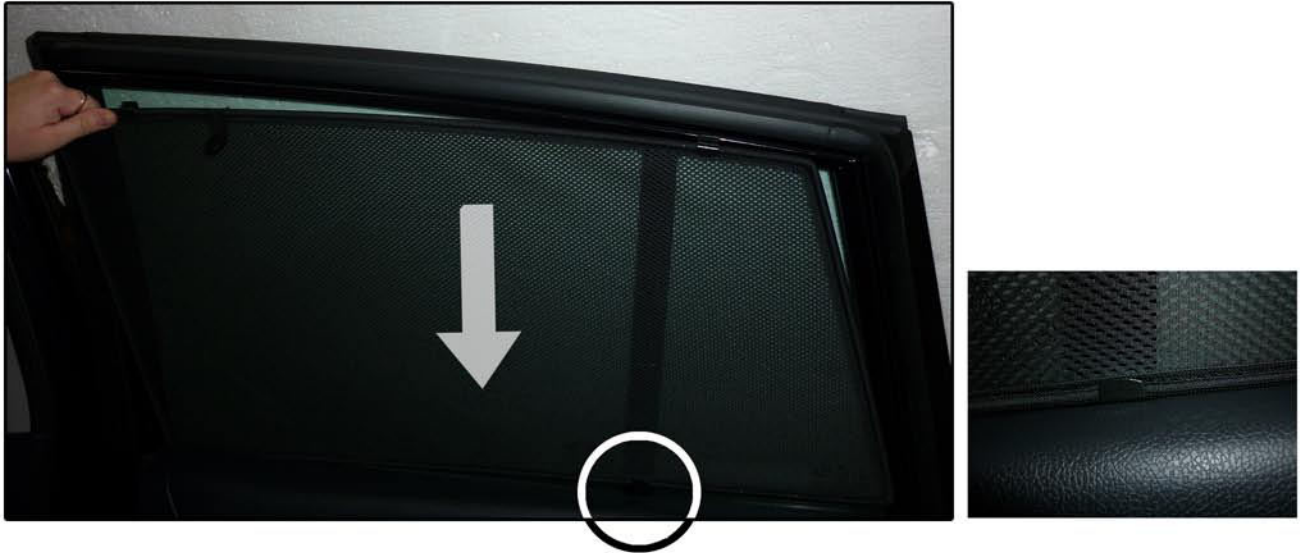

INSTALLATION INSTRUCTIONS

Renault Koleos 4x4 5dr

REN-KOLE-5-A

COMPONENTS INCLUDED

SHADES

SIDE WINDOWS X2

PORT WINDOWS X2

TAILGATE WINDOW X2

FIXING CLIPS

X8

X4

X1

SIDE SHADE INSTALLATION

SIDE SHADE INSTALLATION

SIDE SHADE INSTALLATION

PORT SHADE INSTALLATION