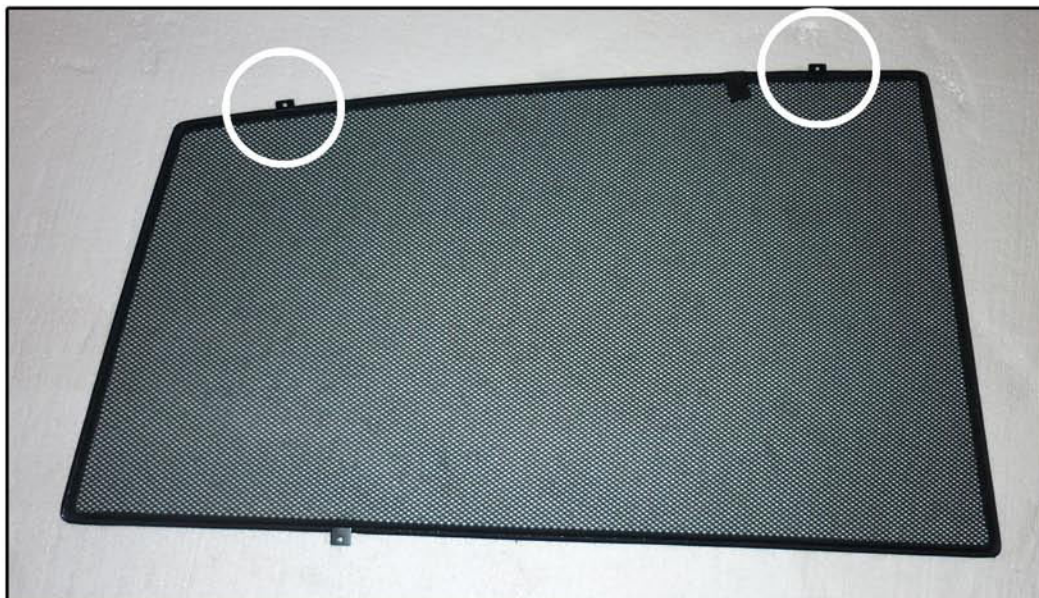

INSTALLATION INSTRUCTIONS

Renault Koleos 4x4 5dr

REN-KOLE-5-A

COMPONENTS INCLUDED

SHADES

SIDE WINDOWS X2

PORT WINDOWS X2

TAILGATE WINDOW X2

FIXING CLIPS

X8

X4

X1

SIDE SHADE INSTALLATION

SIDE SHADE INSTALLATION

SIDE SHADE INSTALLATION

PORT SHADE INSTALLATION