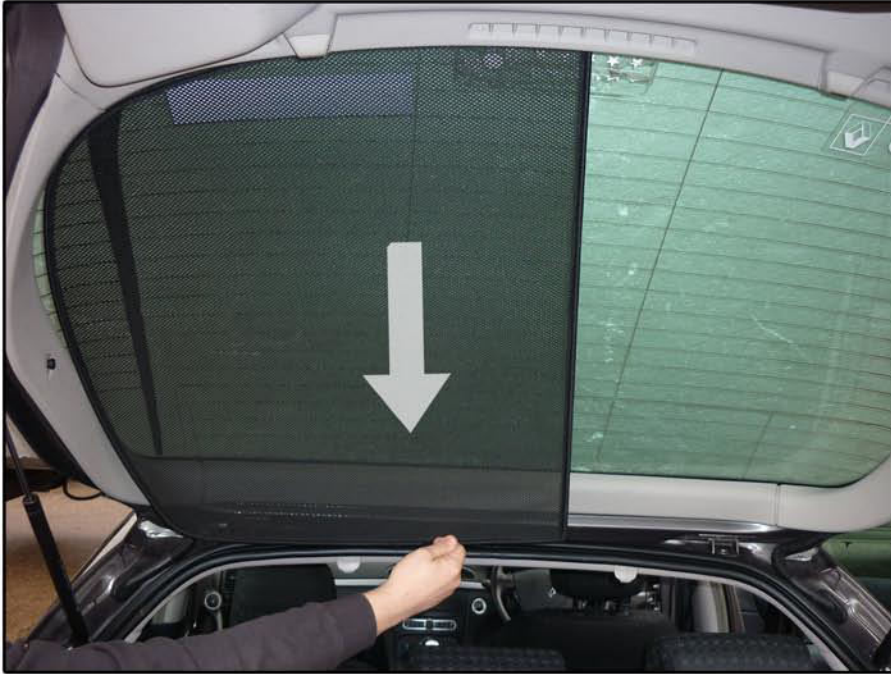

INSTALLATION INSTRUCTIONS

Renault Laguna 5dr

REN-LAGU-5-A

COMPONENTS INCLUDED

SHADES

FIXING CLIPS

SIDE SHADE INSTALLATION

SIDE SHADE INSTALLATION

SIDE SHADE INSTALLATION

TAILGATE SHADE INSTALLATION

TAILGATE SHADE INSTALLATION

TAILGATE SHADE INSTALLATION