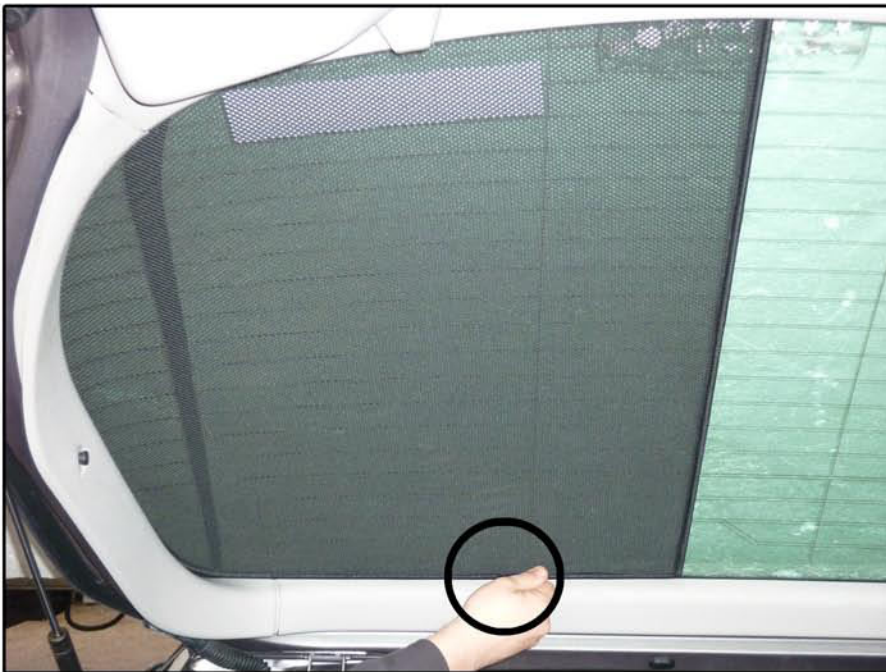

TAILGATE SHADE INSTALLATION