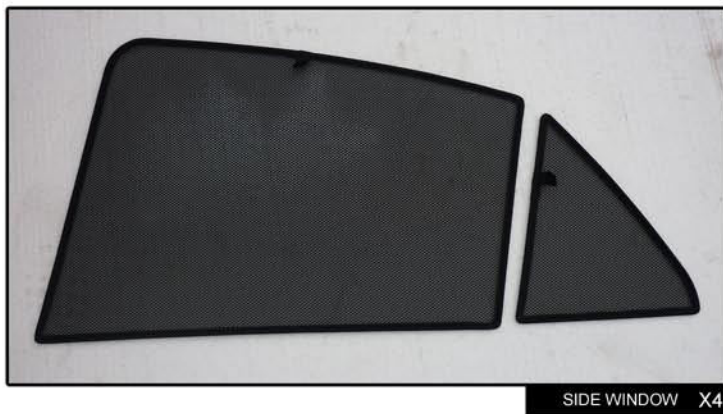

INSTALLATION INSTRUCTIONS

Renault Laguna 5dr

REN-LAGU-5-A

COMPONENTS INCLUDED

SHADES

FIXING CLIPS

SIDE SHADE INSTALLATION

SIDE SHADE INSTALLATION

SIDE SHADE INSTALLATION

TAILGATE SHADE INSTALLATION

TAILGATE SHADE INSTALLATION

TAILGATE SHADE INSTALLATION