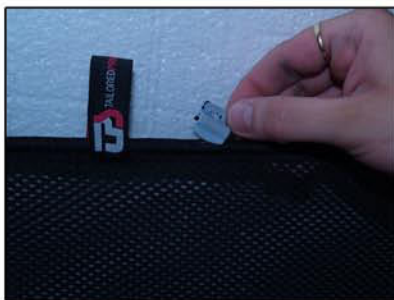

TAILGATE SHADE INSTALLATION