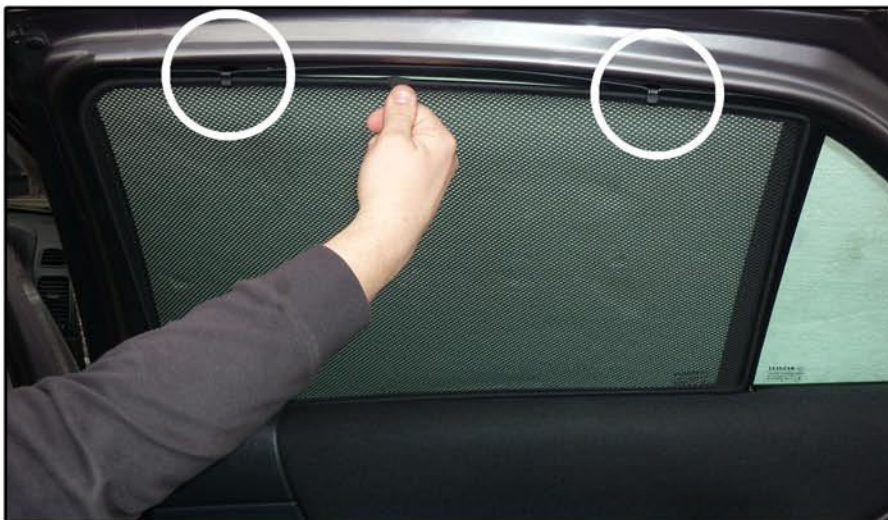

INSTALLATION INSTRUCTIONS

Renault Laguna 5dr

REN-LAGU-5-A

COMPONENTS INCLUDED

SHADES

FIXING CLIPS

SIDE SHADE INSTALLATION

SIDE SHADE INSTALLATION