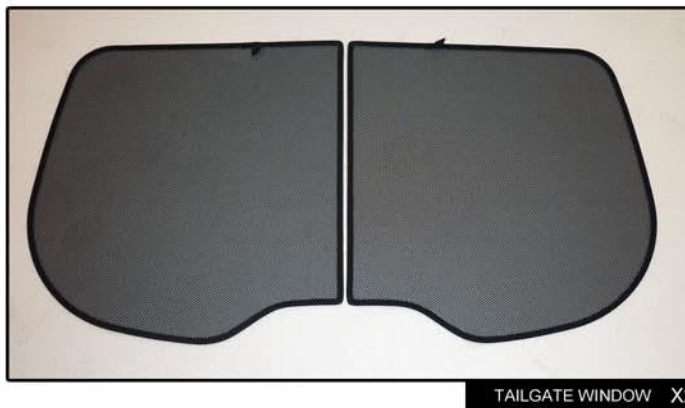

INSTALLATION INSTRUCTIONS

Renault Laguna Estate

REN-LAGU-E-B

COMPONENTS INCLUDED

SHADES

FIXING CLIPS

SIDE SHADE INSTALLATION

SIDE SHADE INSTALLATION

SIDE SHADE INSTALLATION

SIDE SHADE INSTALLATION

SIDE SHADE INSTALLATION

PORT SHADE INSTALLATION

PORT SHADE INSTALLATION

TAILGATE SHADE INSTALLATION

TAILGATE SHADE INSTALLATION

TAILGATE SHADE INSTALLATION