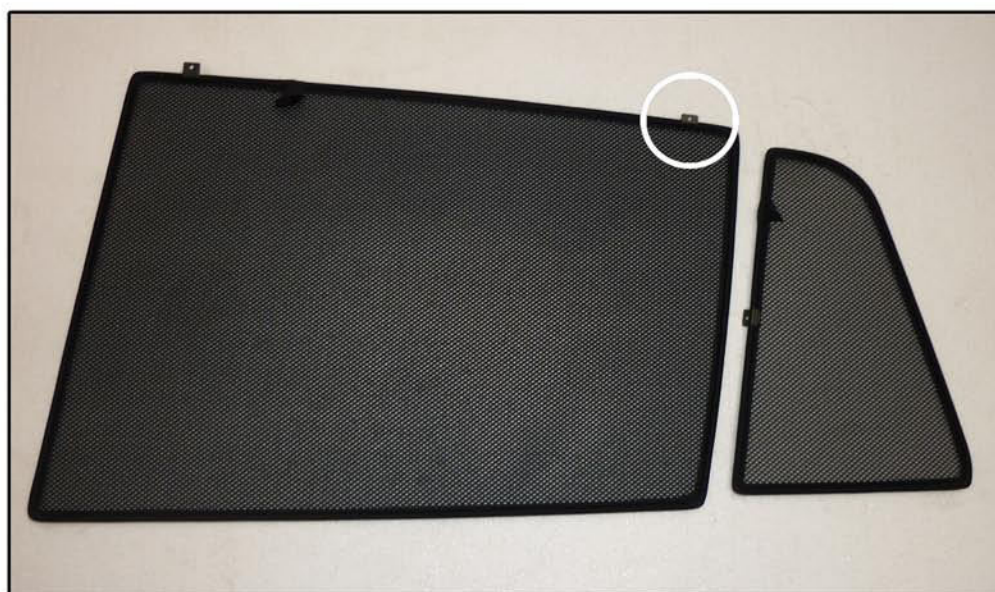

INSTALLATION INSTRUCTIONS

Renault Laguna Estate

REN-LAGU-E-B

COMPONENTS INCLUDED

SHADES

FIXING CLIPS

SIDE SHADE INSTALLATION

SIDE SHADE INSTALLATION

SIDE SHADE INSTALLATION

SIDE SHADE INSTALLATION

SIDE SHADE INSTALLATION

PORT SHADE INSTALLATION

PORT SHADE INSTALLATION

TAILGATE SHADE INSTALLATION

TAILGATE SHADE INSTALLATION

TAILGATE SHADE INSTALLATION