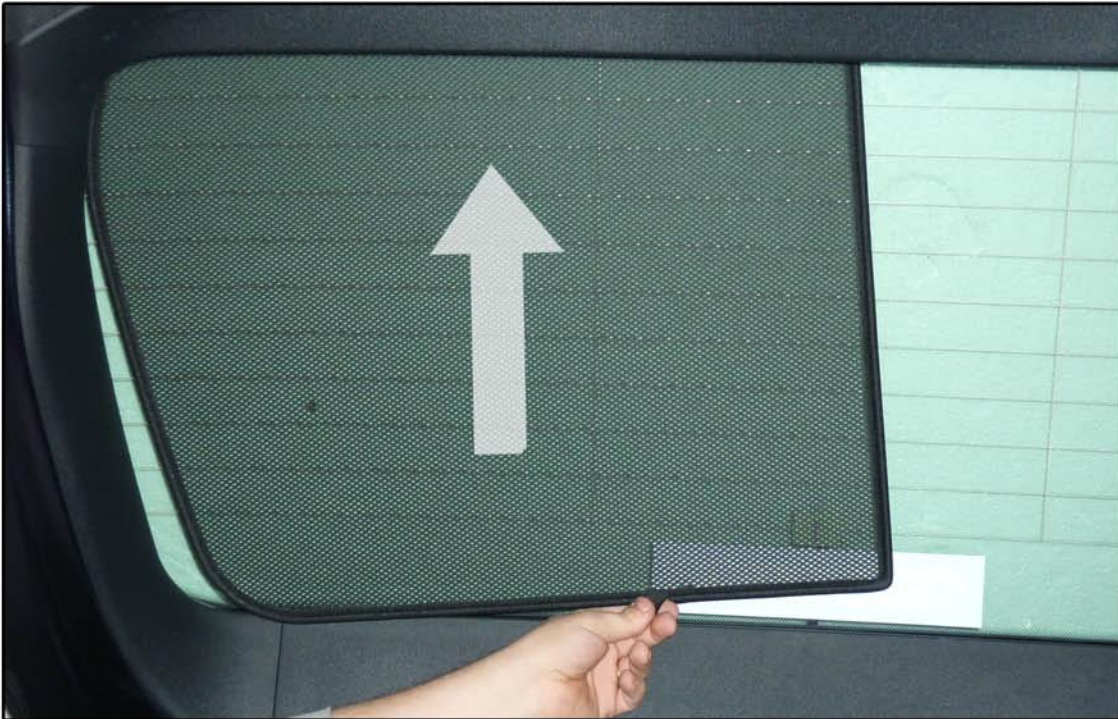

INSTALLATION INSTRUCTIONS

Renault Laguna Estate

REN-LAGU-E-B

COMPONENTS INCLUDED

SHADES

FIXING CLIPS

SIDE SHADE INSTALLATION

SIDE SHADE INSTALLATION

SIDE SHADE INSTALLATION

SIDE SHADE INSTALLATION

SIDE SHADE INSTALLATION

PORT SHADE INSTALLATION

PORT SHADE INSTALLATION

TAILGATE SHADE INSTALLATION

TAILGATE SHADE INSTALLATION

TAILGATE SHADE INSTALLATION