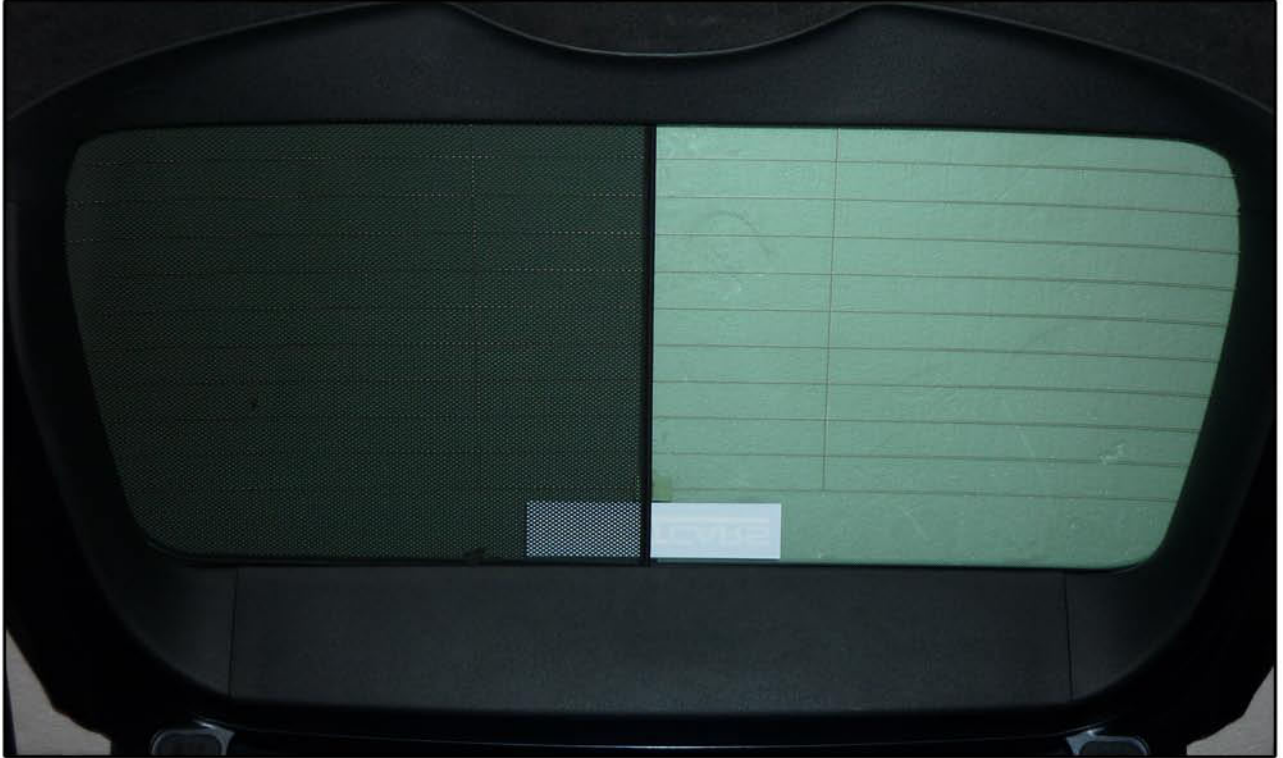

INSTALLATION INSTRUCTIONS

Renault Laguna Estate

REN-LAGU-E-B

COMPONENTS INCLUDED

SHADES

FIXING CLIPS

SIDE SHADE INSTALLATION

SIDE SHADE INSTALLATION

SIDE SHADE INSTALLATION

SIDE SHADE INSTALLATION

SIDE SHADE INSTALLATION

PORT SHADE INSTALLATION

PORT SHADE INSTALLATION

TAILGATE SHADE INSTALLATION

TAILGATE SHADE INSTALLATION

TAILGATE SHADE INSTALLATION