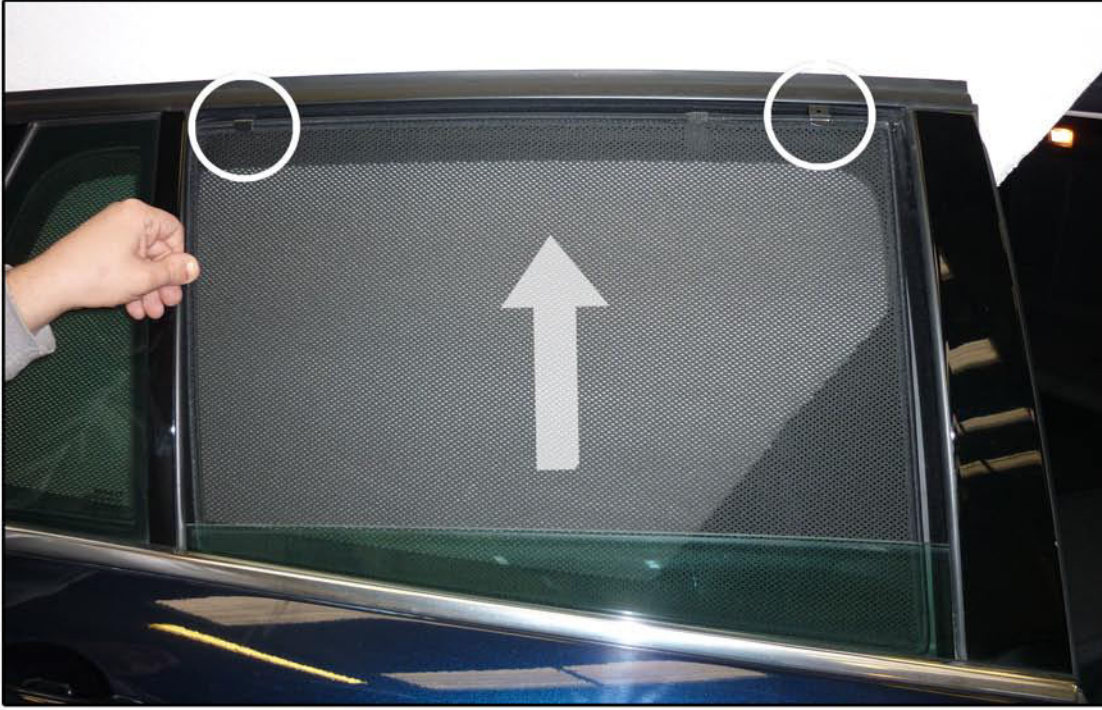

SIDE SHADE INSTALLATION