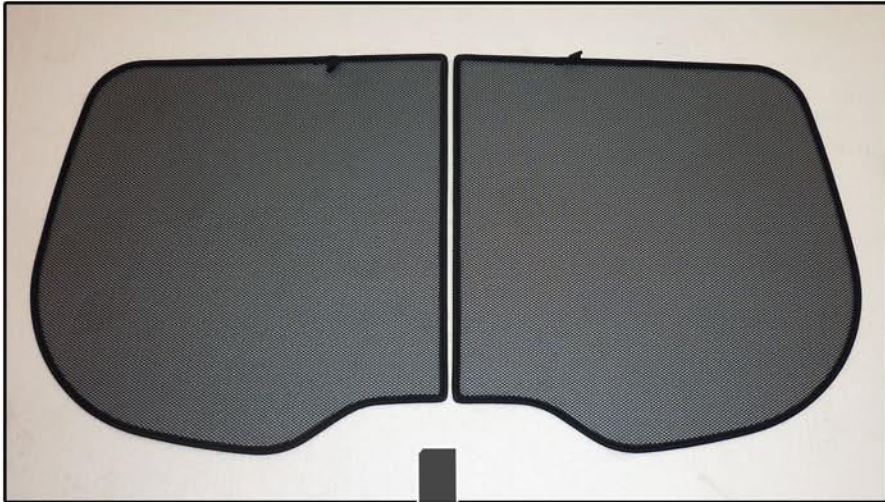

INSTALLATION INSTRUCTIONS

Renault Laguna Estate

REN-LAGU-E-B

COMPONENTS INCLUDED

SHADES

FIXING CLIPS

SIDE SHADE INSTALLATION

SIDE SHADE INSTALLATION

SIDE SHADE INSTALLATION

SIDE SHADE INSTALLATION

SIDE SHADE INSTALLATION

PORT SHADE INSTALLATION

PORT SHADE INSTALLATION

TAILGATE SHADE INSTALLATION

TAILGATE SHADE INSTALLATION

TAILGATE SHADE INSTALLATION