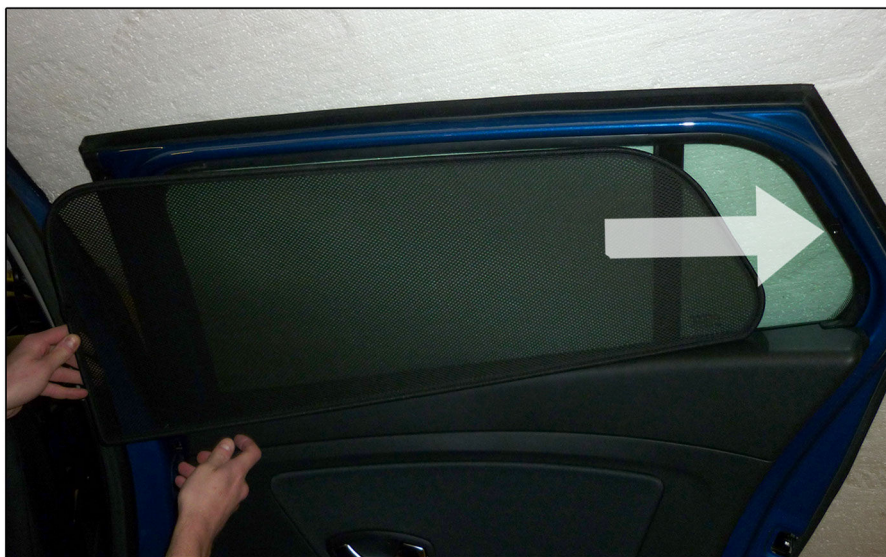

INSTALLATION INSTRUCTIONS

Renault Megane Estate

COMPONENTS INCLUDED

SHADES

SIDE WINDOWS X2

PORT WINDOW X2

TAILGATE WINDOW X2

FIXING CLIPS

CL-MO2 X6

CL-MO5 X4

Renault Megane Estate

PORT SHADE INSTALLATION

X2