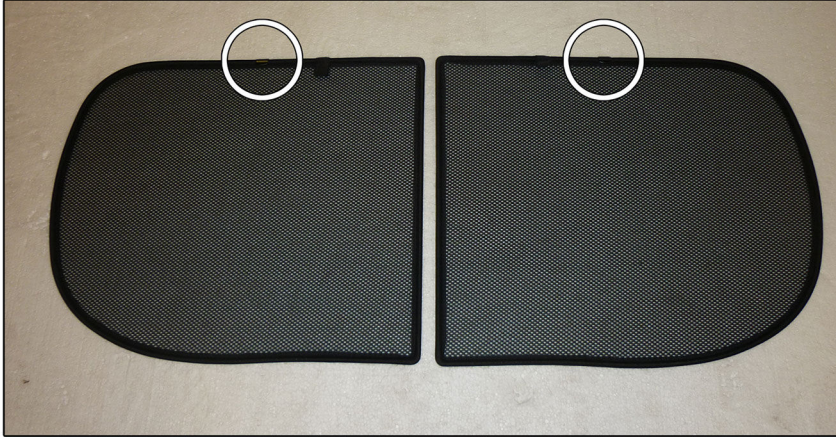

INSTALLATION INSTRUCTIONS

Renault Megane Estate

COMPONENTS INCLUDED

SHADES

SIDE WINDOWS X2

PORT WINDOW X2

TAILGATE WINDOW X2

FIXING CLIPS

CL-MO2 X6

CL-MO5 X4

Renault Megane Estate

PORT SHADE INSTALLATION

X2