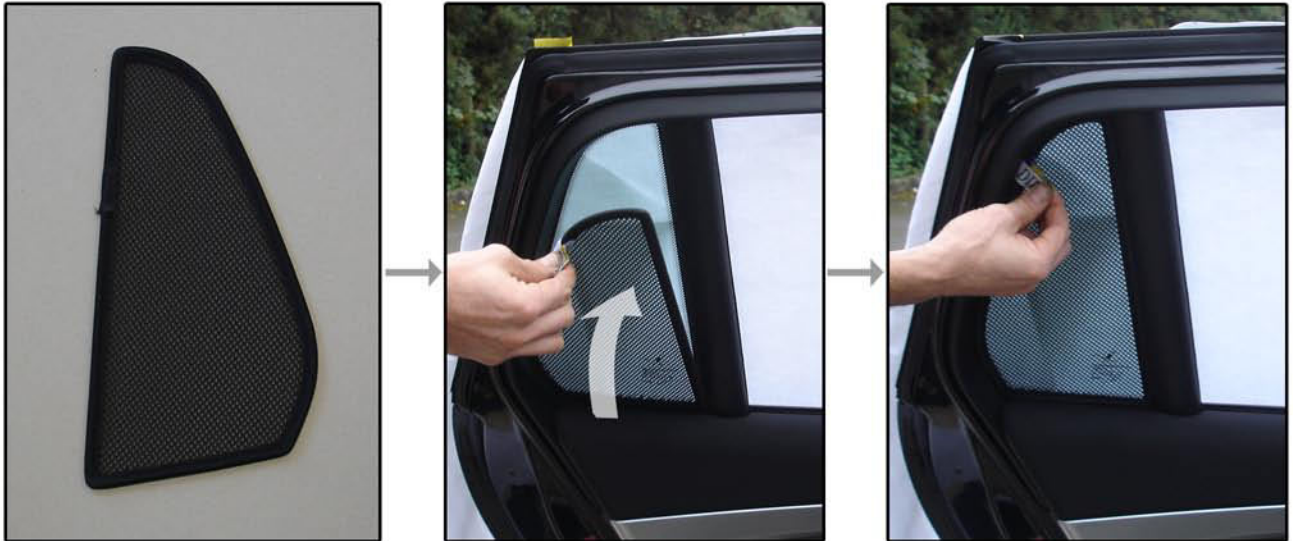

INSTALLATION INSTRUCTIONS

Saab 93 Estate

SAA-93-E-A

COMPONENTS INCLUDED

SHADES

FIXING CLIPS

SIDE SHADE INSTALLATION

SIDE SHADE INSTALLATION

PORT SHADE INSTALLATION

PORT SHADE INSTALLATION

TAILGATE SHADE INSTALLATION

TAILGATE SHADE INSTALLATION

X2