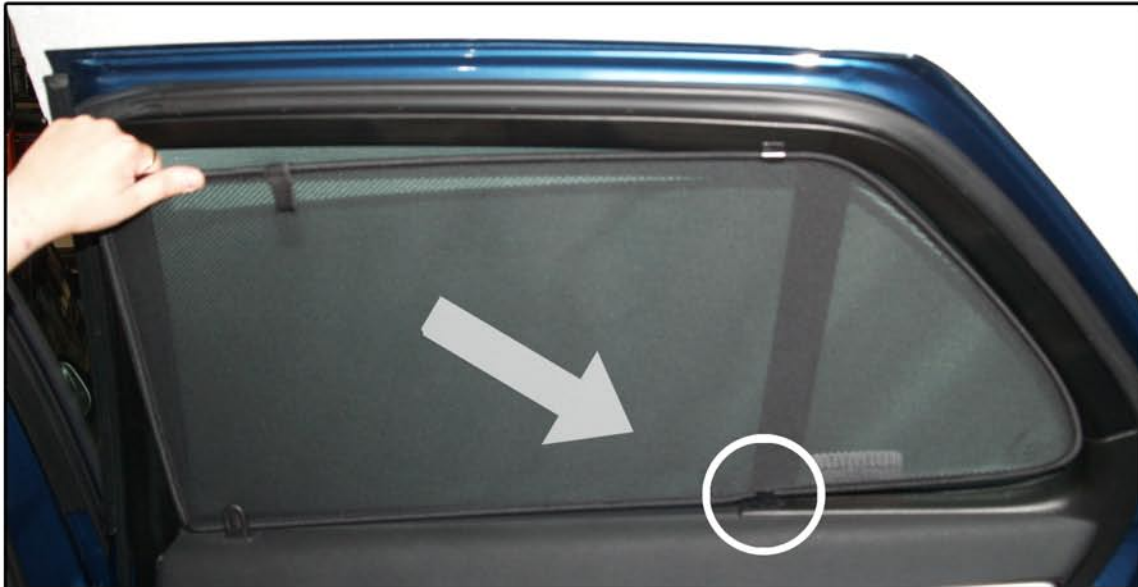

INSTALLATION INSTRUCTIONS

Saab 95 4dr

SAA-95-4-A

COMPONENTS INCLUDED

SHADES

FIXING CLIPS

SIDE SHADE INSTALLATION

SIDE SHADE INSTALLATION