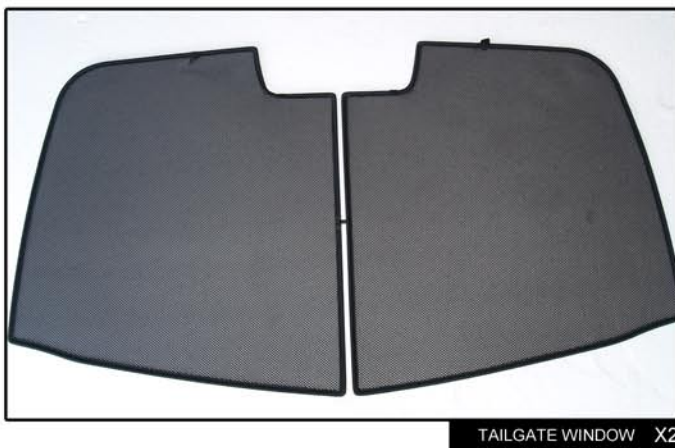

INSTALLATION INSTRUCTIONS

Saab 95 4dr

SAA-95-4-A

COMPONENTS INCLUDED

SHADES

FIXING CLIPS

SIDE SHADE INSTALLATION

SIDE SHADE INSTALLATION

SIDE SHADE INSTALLATION

TAILGATE SHADE INSTALLATION

TAILGATE SHADE INSTALLATION

TAILGATE SHADE INSTALLATION