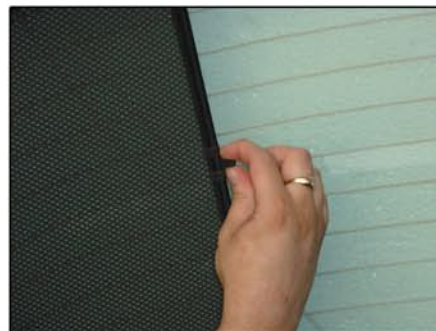

TAILGATE SHADE INSTALLATION