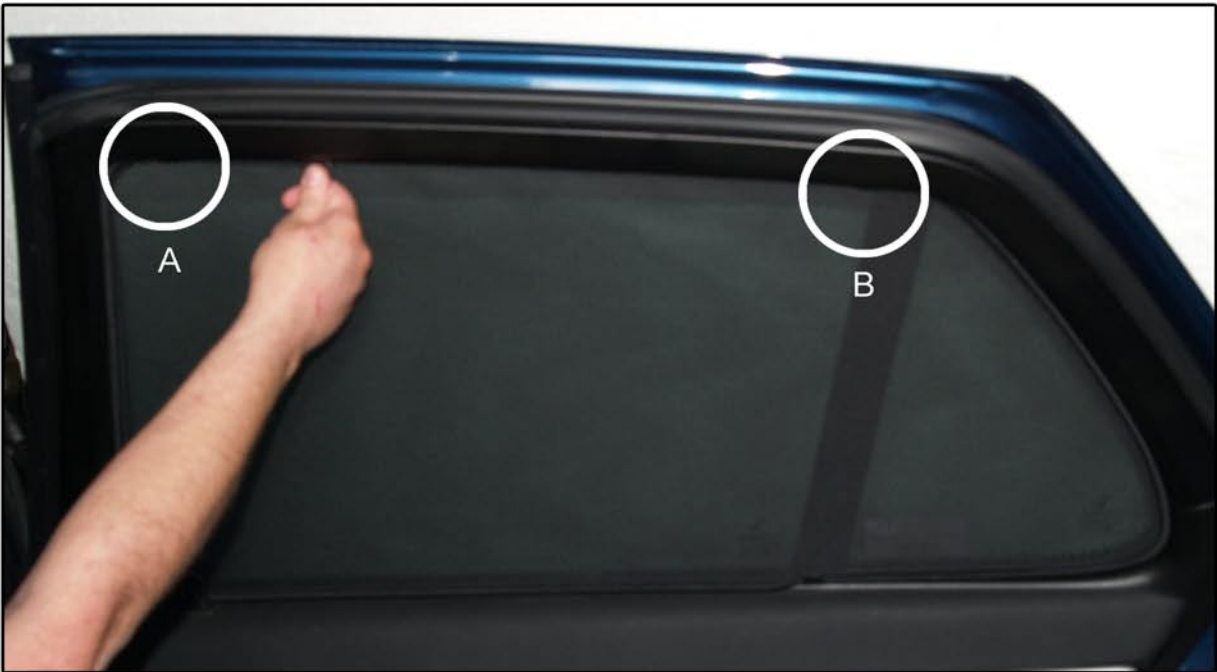

SIDE SHADE INSTALLATION