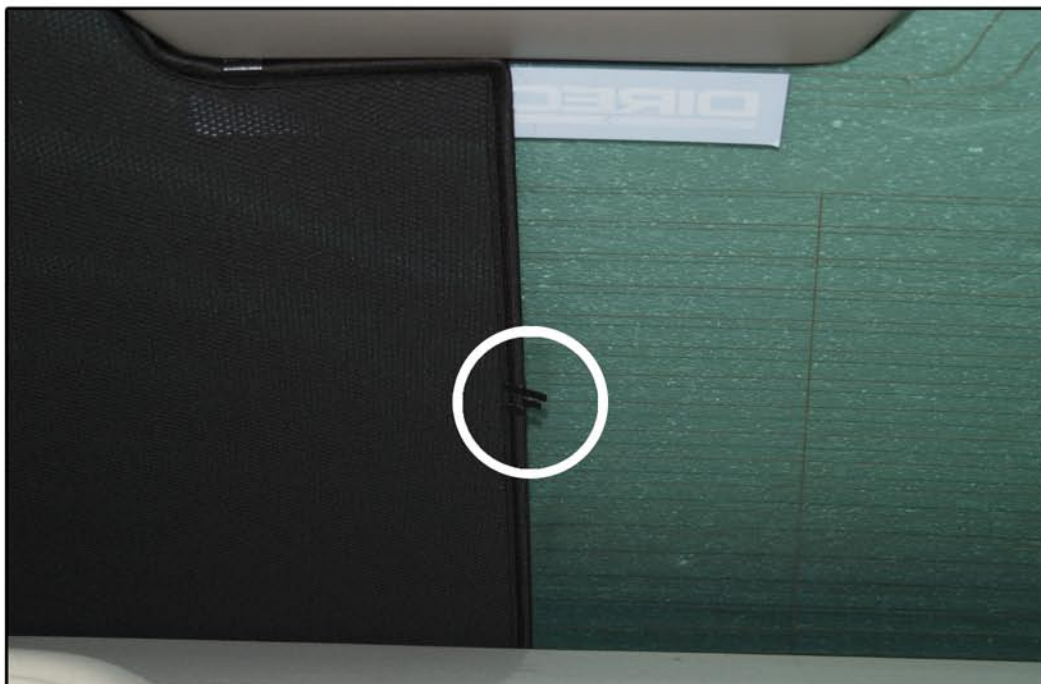

TAILGATE SHADE INSTALLATION