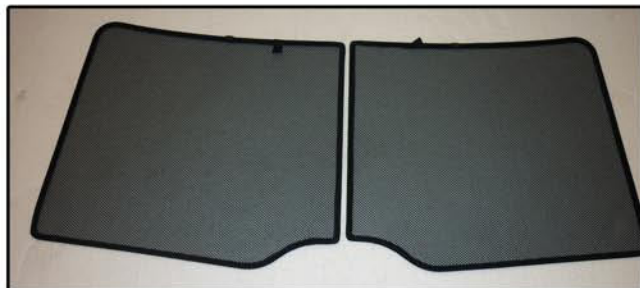

INSTALLATION INSTRUCTIONS

Saab 95 Estate

SAA-95-E-A

COMPONENTS INCLUDED

SHADES

SIDE WINDOWS X2

PORT WINDOW X2

TAILGATE WINDOW X2

FIXING CLIPS

X10

X2

SIDE SHADE INSTALLATION

SIDE SHADE INSTALLATION

SIDE SHADE INSTALLATION

PORT SHADE INSTALLATION

PORT SHADE INSTALLATION