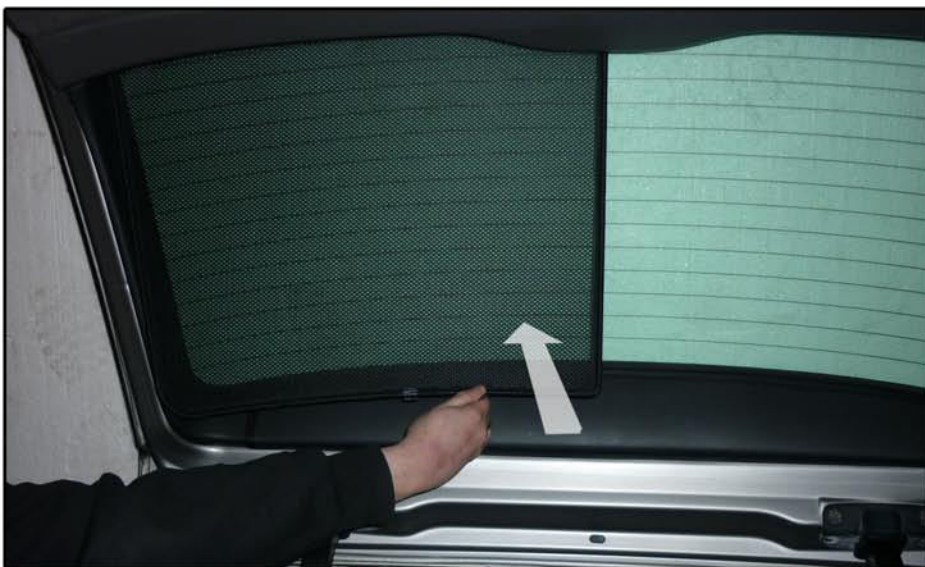

TAILGATE SHADE INSTALLATION