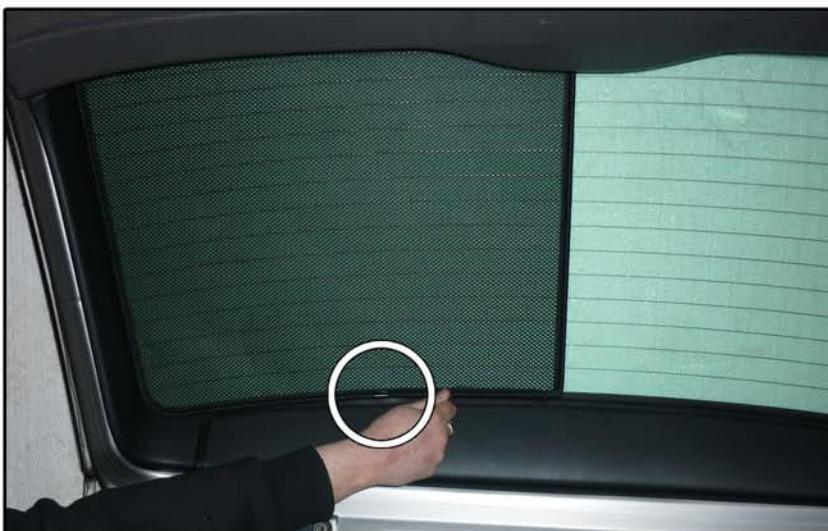

TAILGATE SHADE INSTALLATION