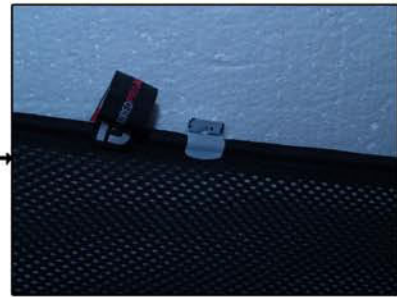

INSTALLATION INSTRUCTIONS

Saab 95 Estate

SAA-95-E-A

COMPONENTS INCLUDED

SHADES

SIDE WINDOWS X2

PORT WINDOW X2

TAILGATE WINDOW X2

FIXING CLIPS

X10

X2

SIDE SHADE INSTALLATION

SIDE SHADE INSTALLATION

SIDE SHADE INSTALLATION

PORT SHADE INSTALLATION

PORT SHADE INSTALLATION