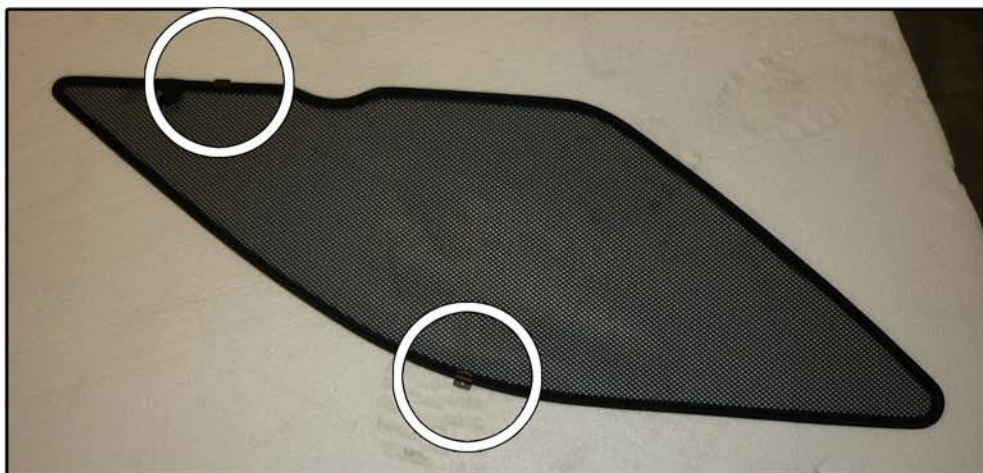

INSTALLATION INSTRUCTIONS

Saab 95 Estate

SAA-95-E-A

COMPONENTS INCLUDED

SHADES

SIDE WINDOWS X2

PORT WINDOW X2

TAILGATE WINDOW X2

FIXING CLIPS

X10

X2

SIDE SHADE INSTALLATION

SIDE SHADE INSTALLATION

SIDE SHADE INSTALLATION

PORT SHADE INSTALLATION

PORT SHADE INSTALLATION