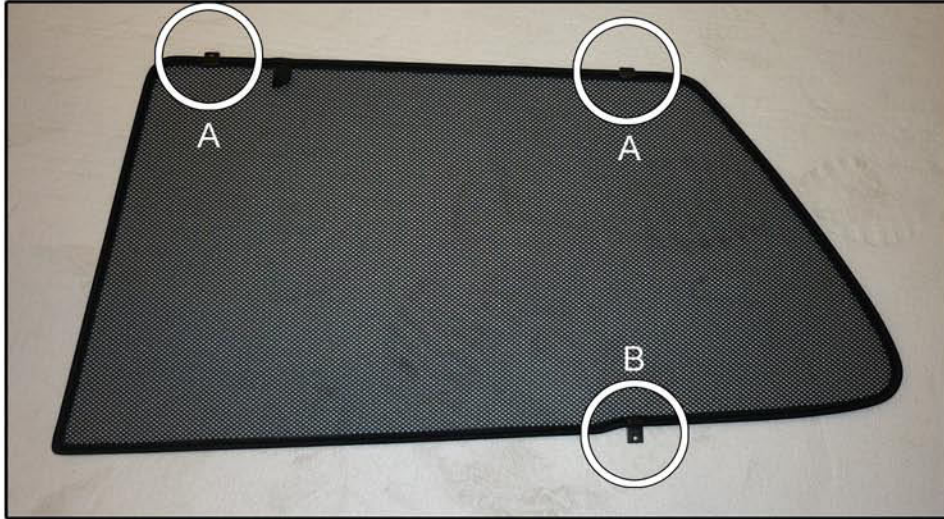

INSTALLATION INSTRUCTIONS

Saab 95 Estate

SAA-95-E-A

COMPONENTS INCLUDED

SHADES

SIDE WINDOWS X2

PORT WINDOW X2

TAILGATE WINDOW X2

FIXING CLIPS

X10

X2

SIDE SHADE INSTALLATION

SIDE SHADE INSTALLATION

SIDE SHADE INSTALLATION

PORT SHADE INSTALLATION

PORT SHADE INSTALLATION

TAILGATE SHADE INSTALLATION

TAILGATE SHADE INSTALLATION

TAILGATE SHADE INSTALLATION