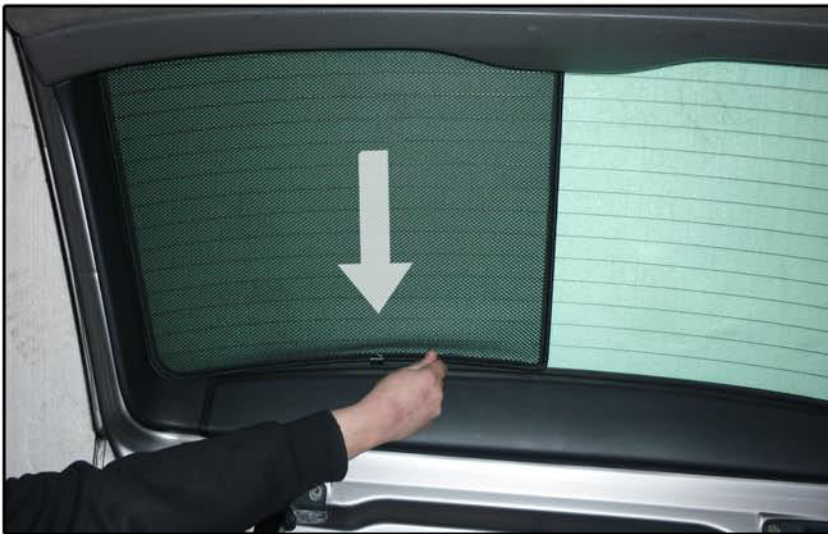

TAILGATE SHADE INSTALLATION