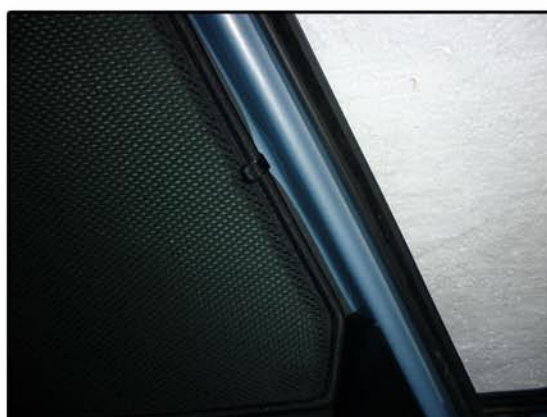

INSTALLATION INSTRUCTIONS

Seat Ibiza 5dr

SEA-IBIZ-5-A

COMPONENTS INCLUDED

SHADES

FIXING CLIPS

SIDE SHADE INSTALLATION

SIDE SHADE INSTALLATION

SIDE SHADE INSTALLATION

PORT SHADE INSTALLATION

PORT SHADE INSTALLATION

TAILGATE SHADE INSTALLATION

TAILGATE SHADE INSTALLATION

TAILGATE SHADE INSTALLATION