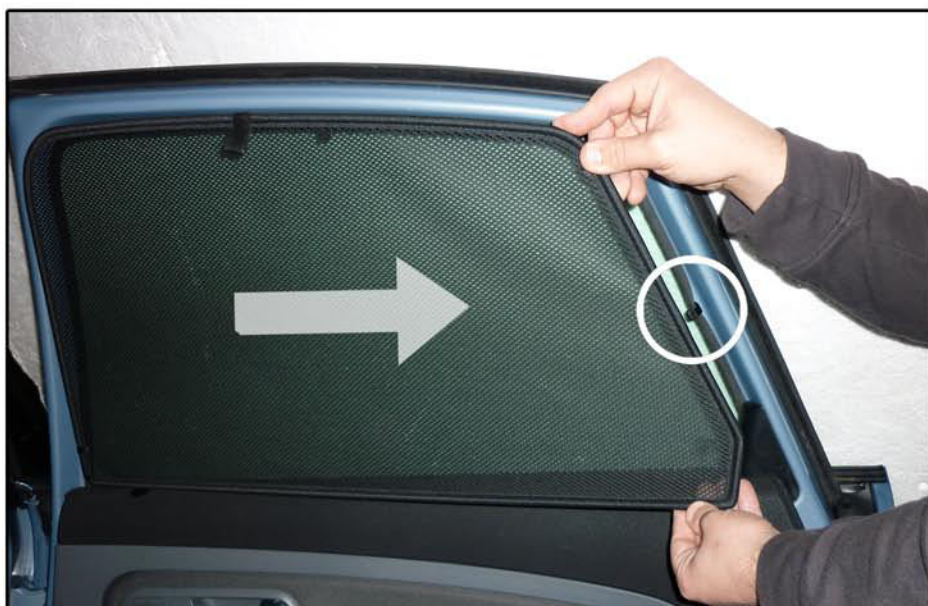

INSTALLATION INSTRUCTIONS

Seat Ibiza 5dr

SEA-IBIZ-5-A

COMPONENTS INCLUDED

SHADES

FIXING CLIPS

SIDE SHADE INSTALLATION

SIDE SHADE INSTALLATION

SIDE SHADE INSTALLATION

PORT SHADE INSTALLATION

PORT SHADE INSTALLATION

TAILGATE SHADE INSTALLATION

TAILGATE SHADE INSTALLATION

TAILGATE SHADE INSTALLATION