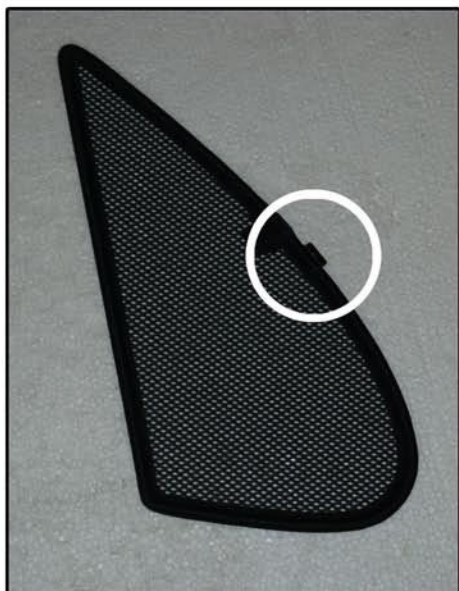

INSTALLATION INSTRUCTIONS

Seat Ibiza 5dr

SEA-IBIZ-5-A

COMPONENTS INCLUDED

SHADES

FIXING CLIPS

SIDE SHADE INSTALLATION

SIDE SHADE INSTALLATION

SIDE SHADE INSTALLATION

PORT SHADE INSTALLATION

PORT SHADE INSTALLATION

TAILGATE SHADE INSTALLATION

TAILGATE SHADE INSTALLATION

TAILGATE SHADE INSTALLATION