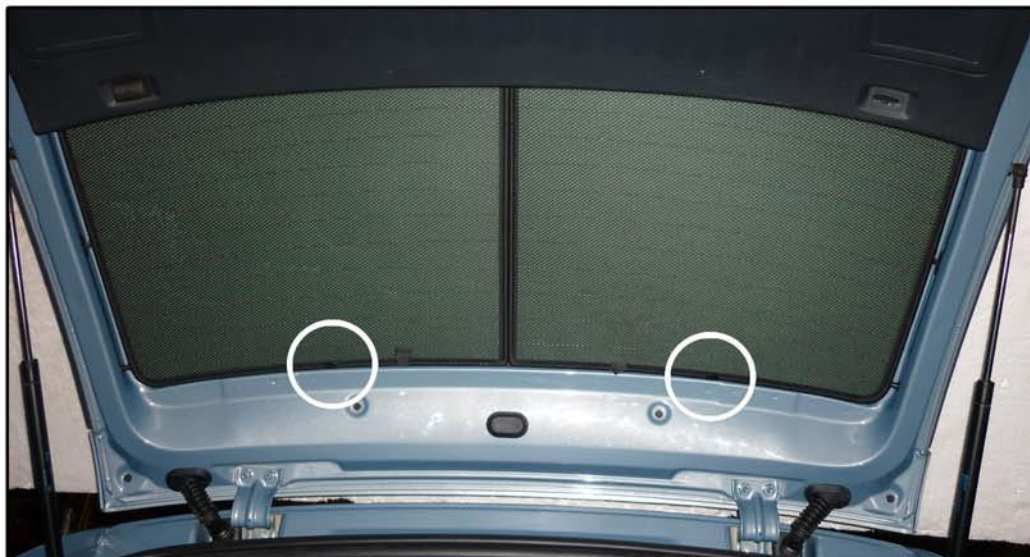

INSTALLATION INSTRUCTIONS

Seat Ibiza 5dr

SEA-IBIZ-5-A

COMPONENTS INCLUDED

SHADES

FIXING CLIPS

SIDE SHADE INSTALLATION

SIDE SHADE INSTALLATION

SIDE SHADE INSTALLATION

PORT SHADE INSTALLATION

PORT SHADE INSTALLATION

TAILGATE SHADE INSTALLATION

TAILGATE SHADE INSTALLATION

TAILGATE SHADE INSTALLATION