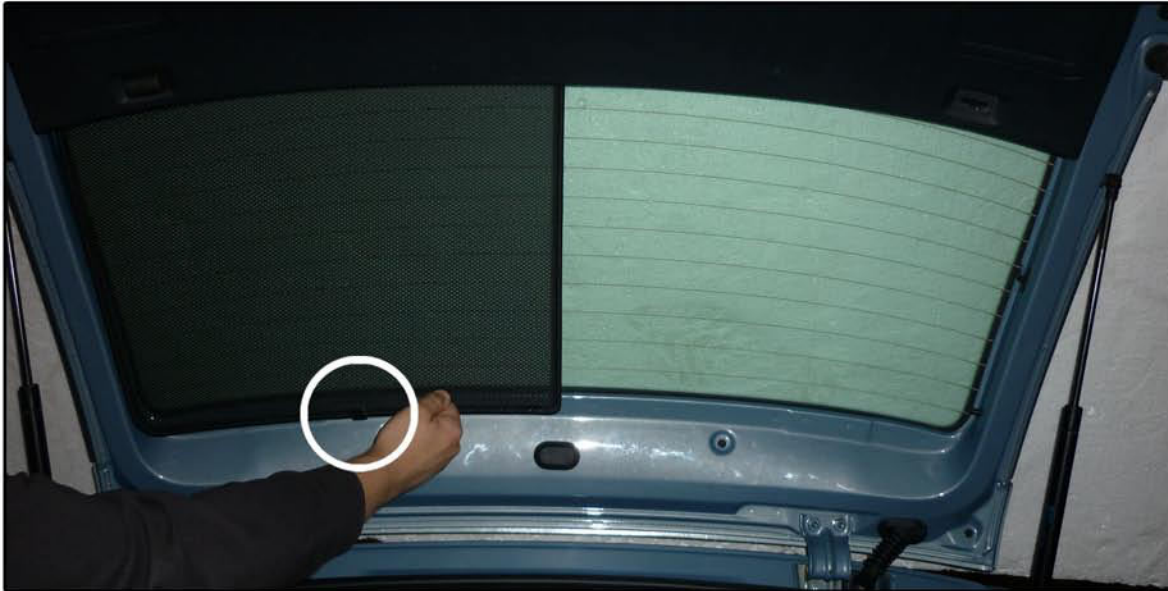

INSTALLATION INSTRUCTIONS

Seat Ibiza 5dr

SEA-IBIZ-5-A

COMPONENTS INCLUDED

SHADES

FIXING CLIPS

SIDE SHADE INSTALLATION

SIDE SHADE INSTALLATION

SIDE SHADE INSTALLATION

PORT SHADE INSTALLATION

PORT SHADE INSTALLATION

TAILGATE SHADE INSTALLATION

TAILGATE SHADE INSTALLATION

TAILGATE SHADE INSTALLATION