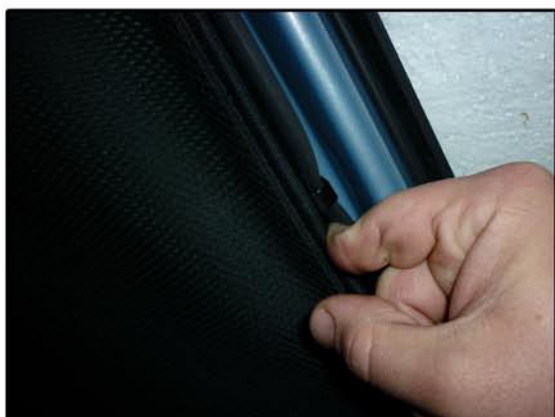

INSTALLATION INSTRUCTIONS

Seat Ibiza 5dr

SEA-IBIZ-5-A

COMPONENTS INCLUDED

SHADES

FIXING CLIPS

SIDE SHADE INSTALLATION

SIDE SHADE INSTALLATION