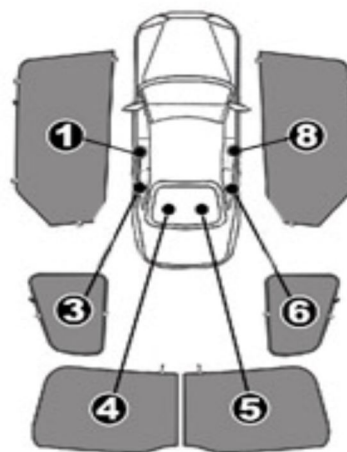

INSTALLATION INSTRUCTIONS

SKODA OCTAVIA ESTATE

SKO-OCTA-E-C

COMPONENTS INCLUDED

SHADES

FIXING CLIPS

SIDE SHADE INSTALLATION

QUARTER LIGHT SHADE INSTALLATION