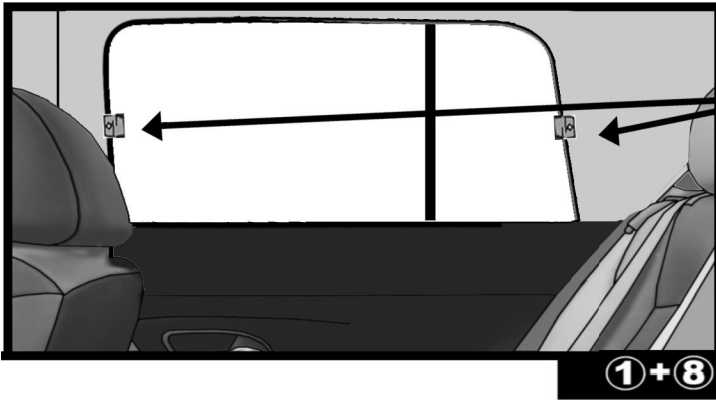

INSTALLATION INSTRUCTIONS

SKODA OCTAVIA ESTATE

SKO-OCTA-E-C

COMPONENTS INCLUDED

SHADES

FIXING CLIPS

SIDE SHADE INSTALLATION

QUARTER LIGHT SHADE INSTALLATION