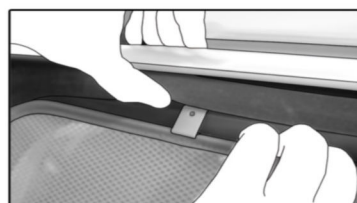

INSTALLATION INSTRUCTIONS

SKODA OCTAVIA ESTATE

SKO-OCTA-E-C

COMPONENTS INCLUDED

SHADES

FIXING CLIPS

SIDE SHADE INSTALLATION

QUARTER LIGHT SHADE INSTALLATION