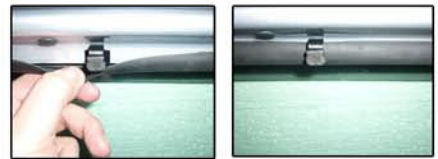

INSTALLATION INSTRUCTIONS

Skoda Superb 5dr

SKO-SUPE-5-B

COMPONENTS INCLUDED

SHADES

FIXING CLIPS

SIDE SHADE INSTALLATION

SIDE SHADE INSTALLATION