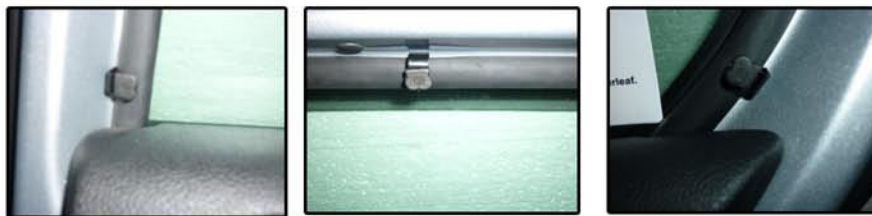

INSTALLATION INSTRUCTIONS

Skoda Superb 5dr

SKO-SUPE-5-B

COMPONENTS INCLUDED

SHADES

FIXING CLIPS

SIDE SHADE INSTALLATION

SIDE SHADE INSTALLATION