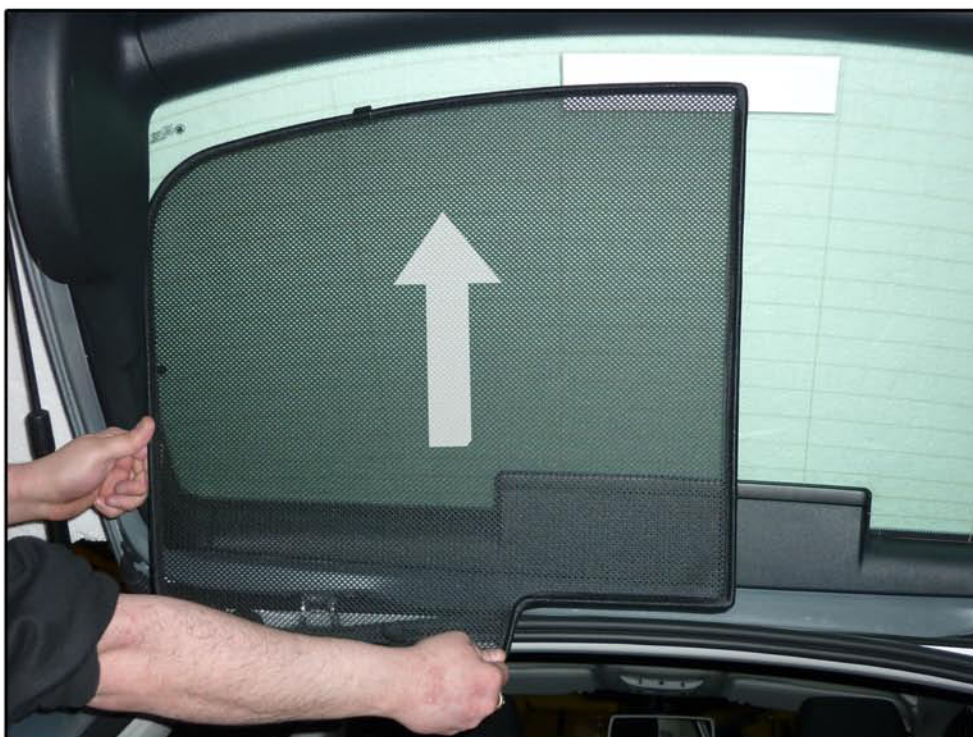

INSTALLATION INSTRUCTIONS

Skoda Superb 5dr

SKO-SUPE-5-B

COMPONENTS INCLUDED

SHADES

FIXING CLIPS

SIDE SHADE INSTALLATION

SIDE SHADE INSTALLATION

SIDE SHADE INSTALLATION

TAILGATE SHADE INSTALLATION

TAILGATE SHADE INSTALLATION

TAILGATE SHADE INSTALLATION

X2