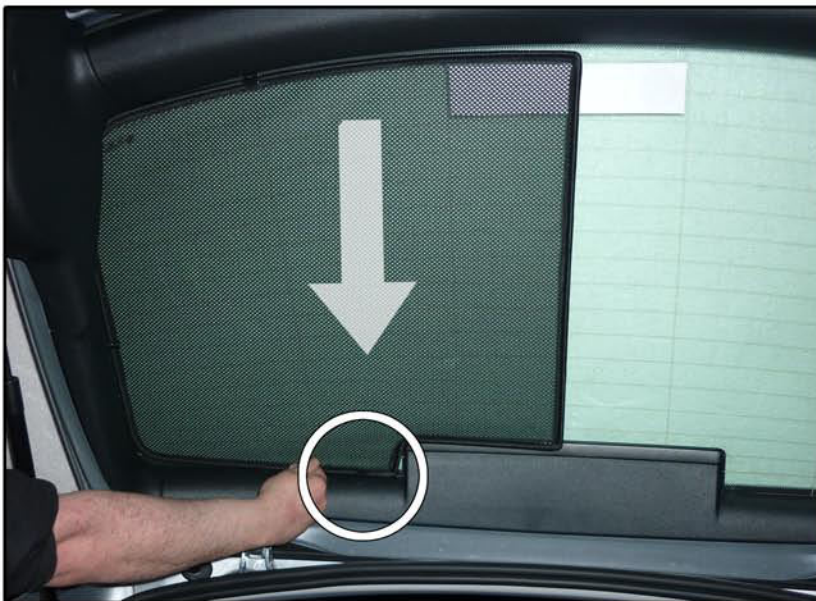

TAILGATE SHADE INSTALLATION