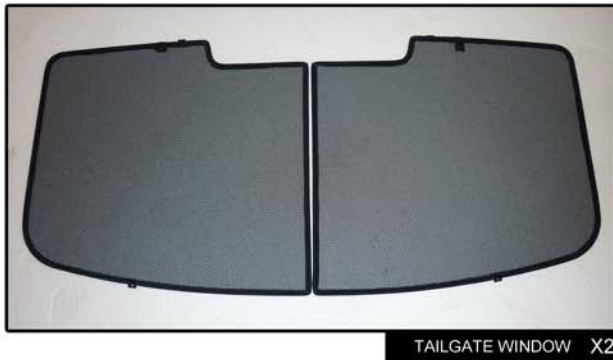

INSTALLATION INSTRUCTIONS

Skoda Superb 5dr

SKO-SUPE-5-B

COMPONENTS INCLUDED

SHADES

FIXING CLIPS

SIDE SHADE INSTALLATION

SIDE SHADE INSTALLATION

SIDE SHADE INSTALLATION

TAILGATE SHADE INSTALLATION

TAILGATE SHADE INSTALLATION

TAILGATE SHADE INSTALLATION

X2