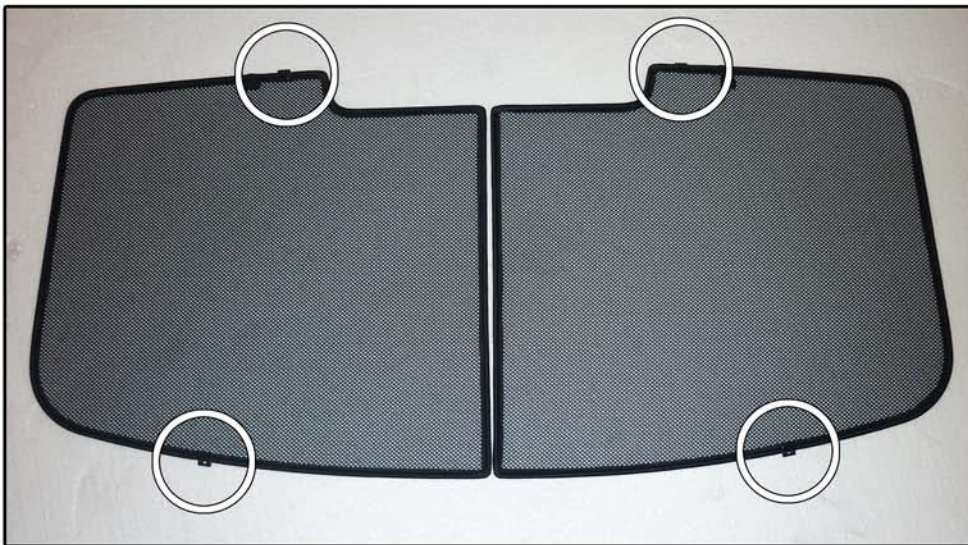

INSTALLATION INSTRUCTIONS

Skoda Superb 5dr

SKO-SUPE-5-B

COMPONENTS INCLUDED

SHADES

FIXING CLIPS

SIDE SHADE INSTALLATION

SIDE SHADE INSTALLATION

SIDE SHADE INSTALLATION

TAILGATE SHADE INSTALLATION

TAILGATE SHADE INSTALLATION

TAILGATE SHADE INSTALLATION

X2