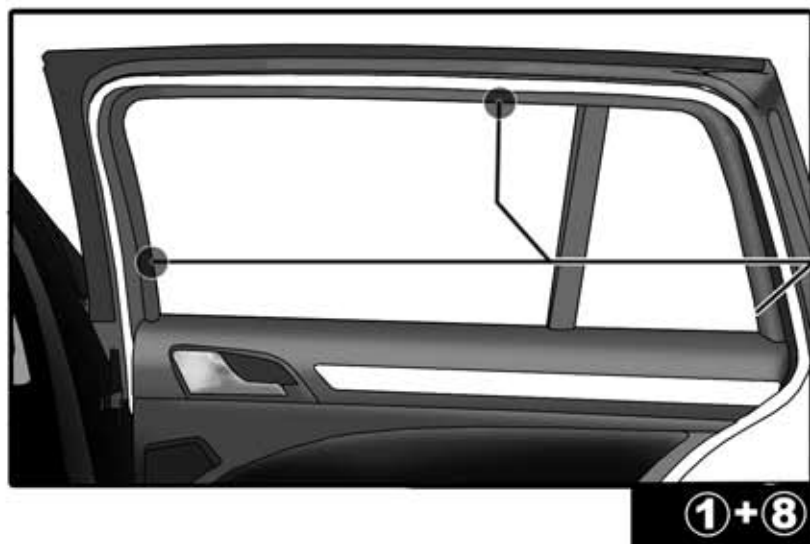

INSTALLATION INSTRUCTIONS

SKODA SUPERB 2011

SKO-SUPE-E-B

COMPONENTS INCLUDED

SHADES

FIXING CLIPS

SIDE SHADE INSTALLATION

SIDE SHADE INSTALLATION