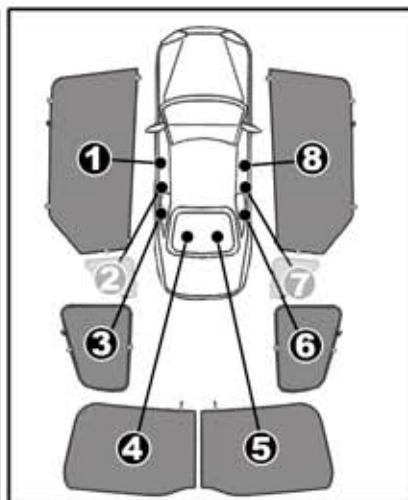

INSTALLATION INSTRUCTIONS

SKODA SUPERB 2011

SKO-SUPE-E-B

COMPONENTS INCLUDED

SHADES

FIXING CLIPS

SIDE SHADE INSTALLATION

SIDE SHADE INSTALLATION