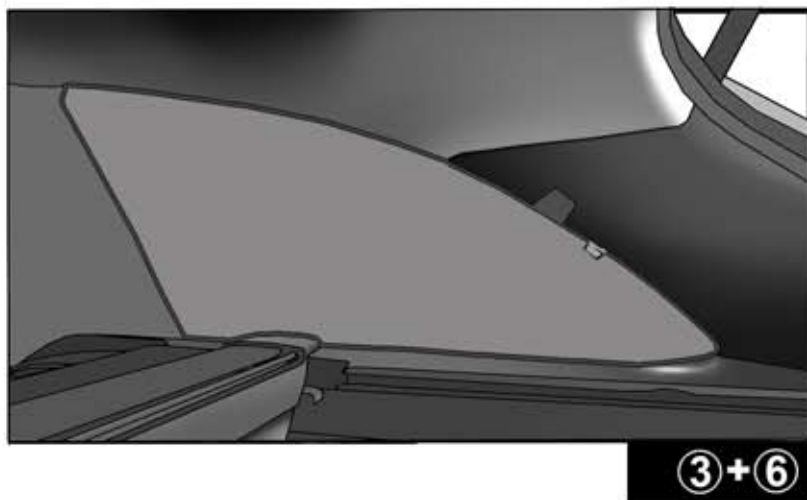

SIDE SHADE INSTALLATION