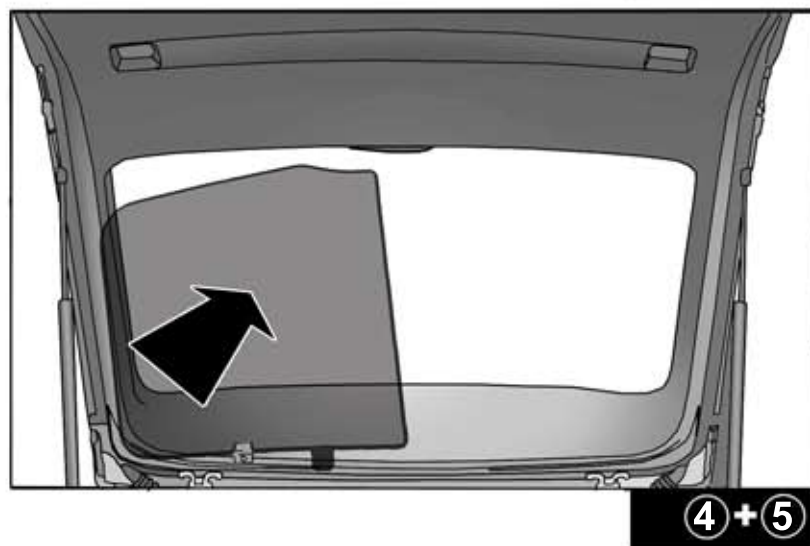

SIDE SHADE INSTALLATION