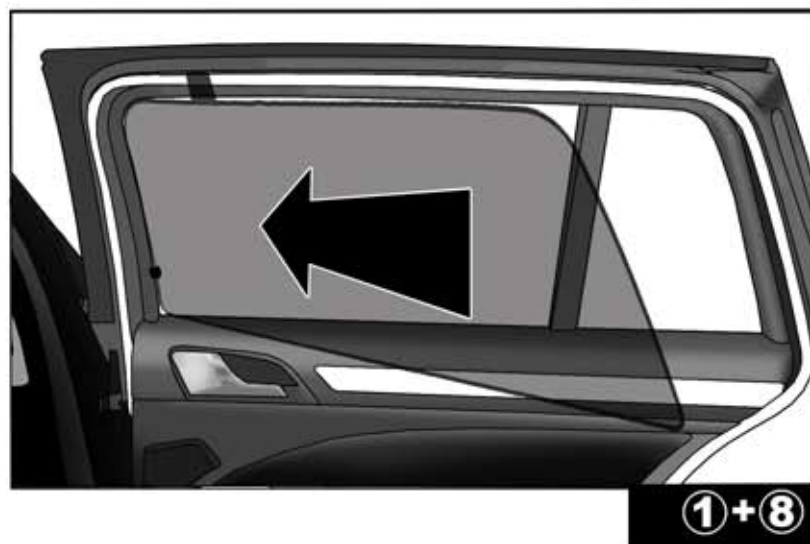

INSTALLATION INSTRUCTIONS

SKODA SUPERB 2011

SKO-SUPE-E-B

COMPONENTS INCLUDED

SHADES

FIXING CLIPS

SIDE SHADE INSTALLATION

SIDE SHADE INSTALLATION