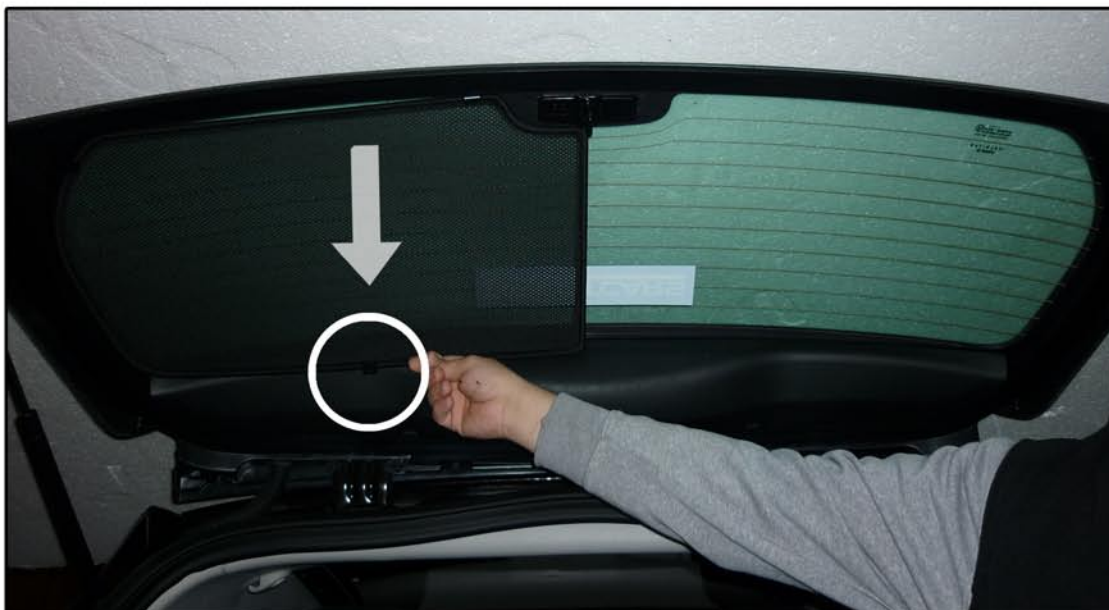

INSTALLATION INSTRUCTIONS

Smart For Two Mk2

SMA-FRTO-3-B

COMPONENTS INCLUDED

SHADES

FIXING CLIPS

TAILGATE SHADE INSTALLATION

TAILGATE SHADE INSTALLATION

TAILGATE SHADE INSTALLATION

X2