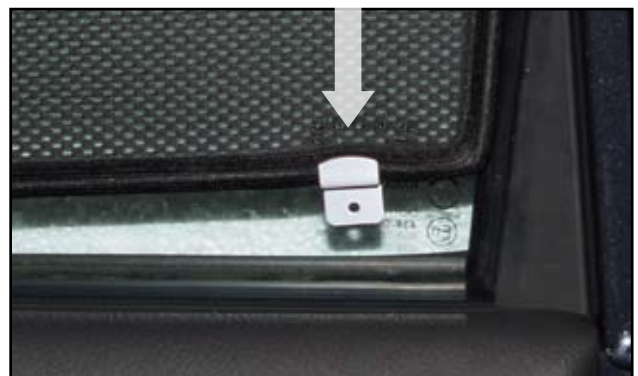

INSTALLATION INSTRUCTIONS

SSANGYONG Rodius

SSA-RODI-5-A

COMPONENTS

SHADES

FIXING CLIPS

SIDE SHADE INSTALLATION

X2

A
X1

B
X2

SIDE SHADE INSTALLATION

PORT/LOAD AREA SHADES INSTALLATION

X4

X2

X2

X2