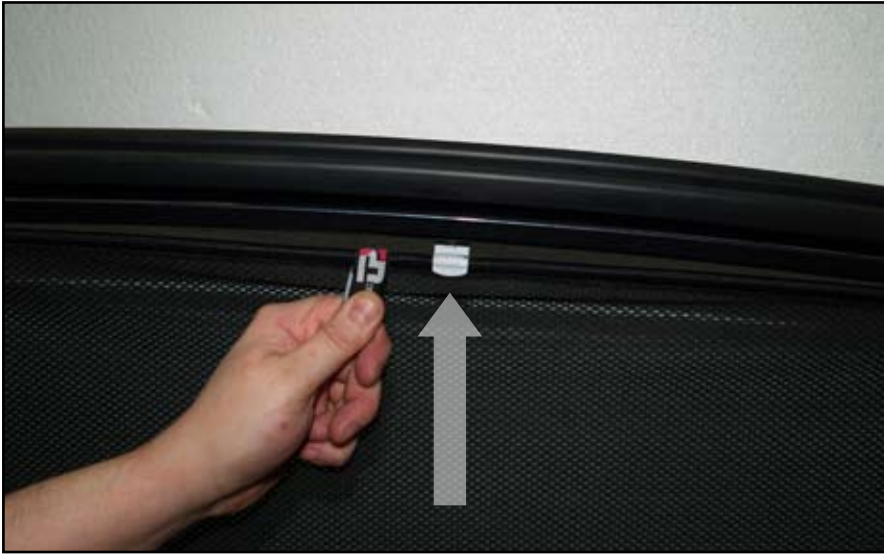

INSTALLATION INSTRUCTIONS

SSANGYONG Rodius

SSA-RODI-5-A

COMPONENTS

SHADES

FIXING CLIPS

SIDE SHADE INSTALLATION

X2

A
X1

B
X2

SIDE SHADE INSTALLATION

PORT/LOAD AREA SHADES INSTALLATION

X4

X2

X2

X2