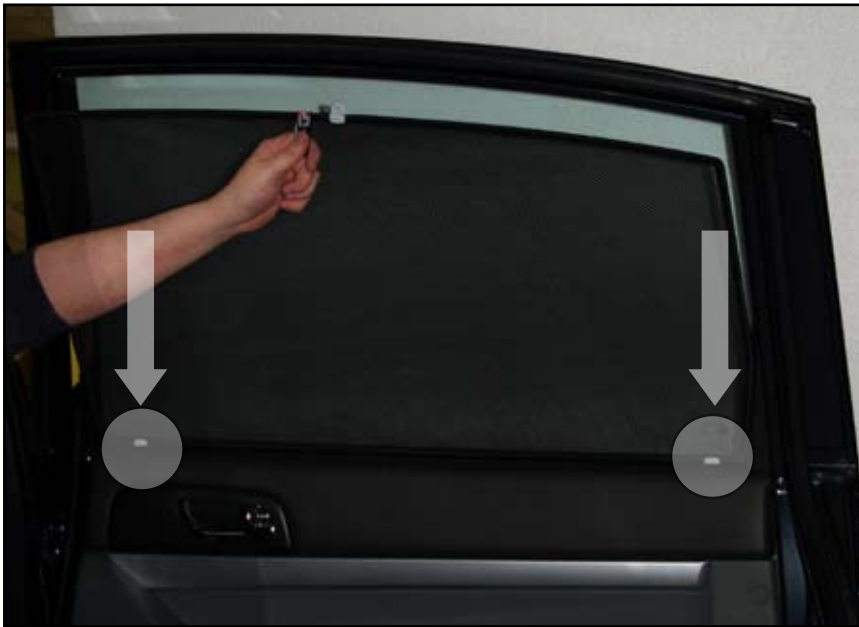

INSTALLATION INSTRUCTIONS

SSANGYONG Rodius

SSA-RODI-5-A

COMPONENTS

SHADES

FIXING CLIPS

SIDE SHADE INSTALLATION

X2

A
X1

B
X2

SIDE SHADE INSTALLATION

PORT/LOAD AREA SHADES INSTALLATION

X4

X2

X2

X2