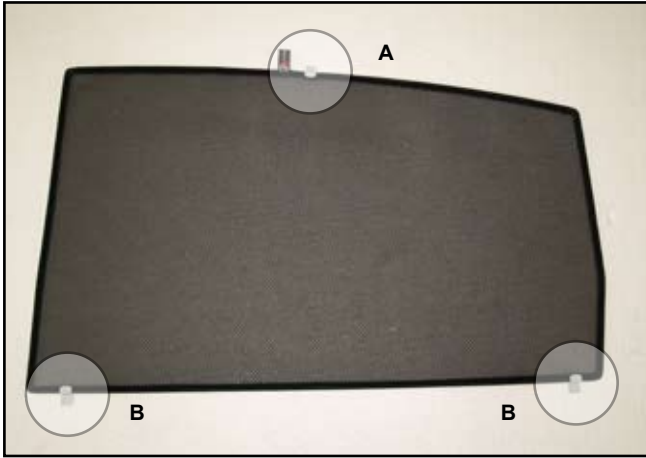

INSTALLATION INSTRUCTIONS

SSANGYONG Rodius

SSA-RODI-5-A

COMPONENTS

SHADES

FIXING CLIPS

SIDE SHADE INSTALLATION

X2

A
X1

B
X2

SIDE SHADE INSTALLATION

PORT/LOAD AREA SHADES INSTALLATION

X4

X2

X2

X2