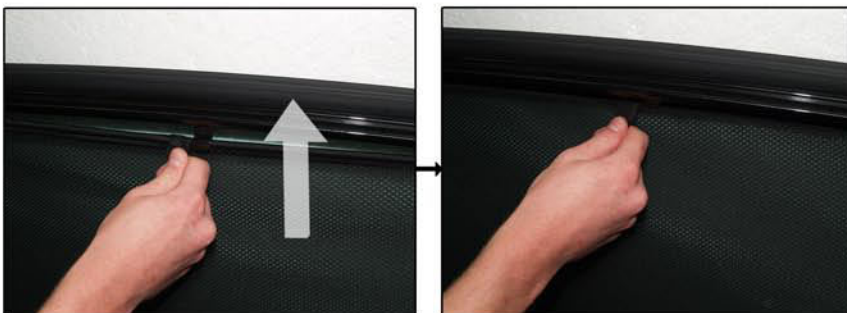

INSTALLATION INSTRUCTIONS

Toyota Auris 5dr

TOY-AURI-5-A

COMPONENTS INCLUDED

SHADES

FIXING CLIPS

SIDE SHADE INSTALLATION

SIDE SHADE INSTALLATION

SIDE SHADE INSTALLATION

TAILGATE SHADE INSTALLATION

TAILGATE SHADE INSTALLATION

TAILGATE SHADE INSTALLATION