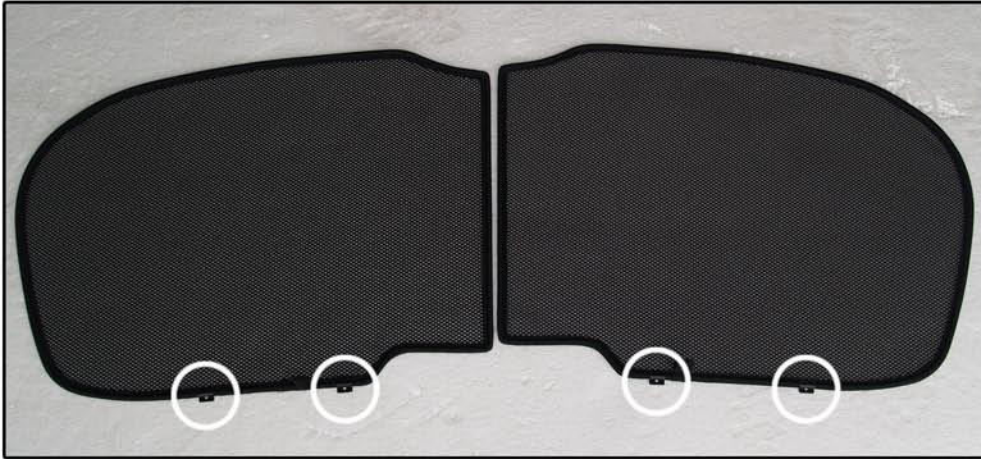

INSTALLATION INSTRUCTIONS

Toyota Auris 5dr

TOY-AURI-5-A

COMPONENTS INCLUDED

SHADES

FIXING CLIPS

SIDE SHADE INSTALLATION

SIDE SHADE INSTALLATION

SIDE SHADE INSTALLATION

TAILGATE SHADE INSTALLATION

TAILGATE SHADE INSTALLATION

TAILGATE SHADE INSTALLATION