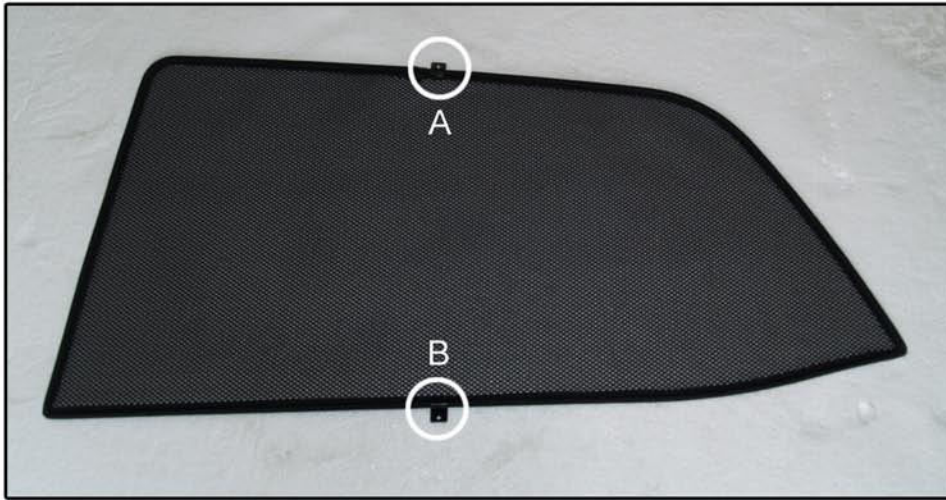

INSTALLATION INSTRUCTIONS

Toyota Auris 5dr

TOY-AURI-5-A

COMPONENTS INCLUDED

SHADES

FIXING CLIPS

SIDE SHADE INSTALLATION

SIDE SHADE INSTALLATION

SIDE SHADE INSTALLATION

TAILGATE SHADE INSTALLATION

TAILGATE SHADE INSTALLATION

TAILGATE SHADE INSTALLATION