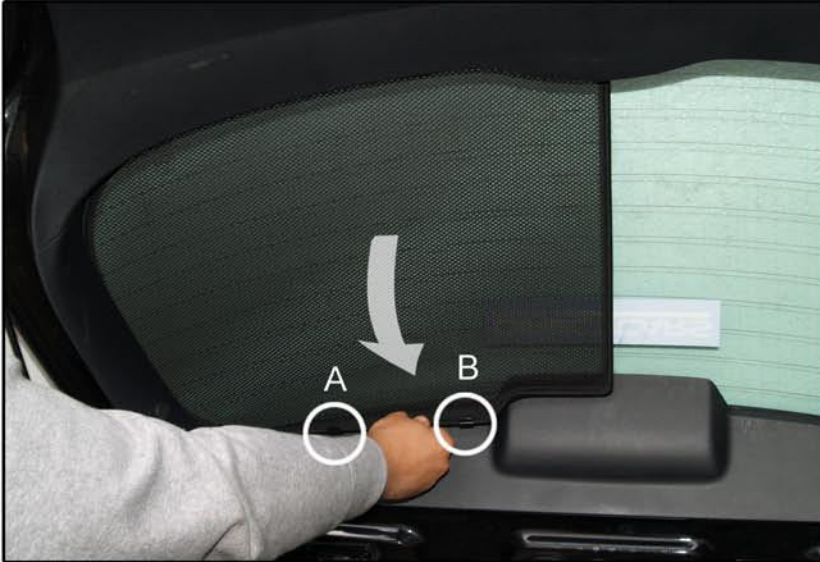

TAILGATE SHADE INSTALLATION