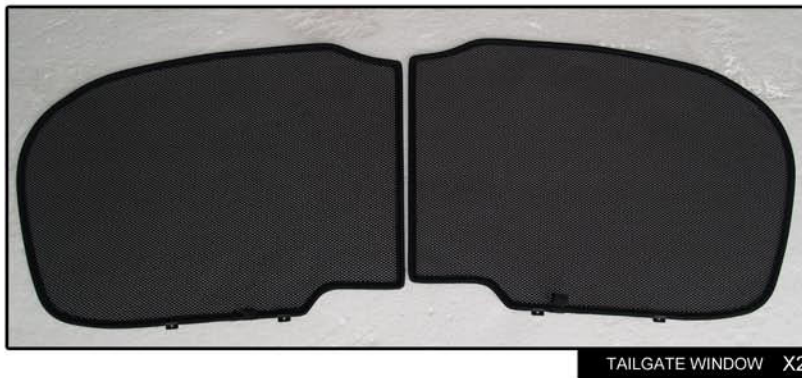

INSTALLATION INSTRUCTIONS

Toyota Auris 5dr

TOY-AURI-5-A

COMPONENTS INCLUDED

SHADES

FIXING CLIPS

SIDE SHADE INSTALLATION

SIDE SHADE INSTALLATION

SIDE SHADE INSTALLATION

TAILGATE SHADE INSTALLATION

TAILGATE SHADE INSTALLATION

TAILGATE SHADE INSTALLATION