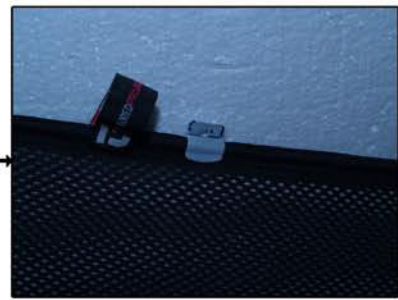

INSTALLATION INSTRUCTIONS

Toyota Auris 5dr

TOY-AURI-5-A

COMPONENTS INCLUDED

SHADES

FIXING CLIPS

SIDE SHADE INSTALLATION

SIDE SHADE INSTALLATION

SIDE SHADE INSTALLATION

TAILGATE SHADE INSTALLATION

TAILGATE SHADE INSTALLATION

TAILGATE SHADE INSTALLATION