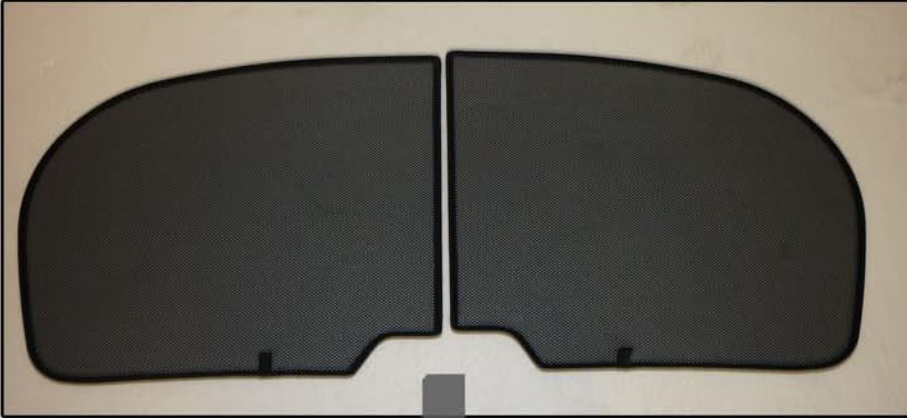

TAILGATE SHADE INSTALLATION