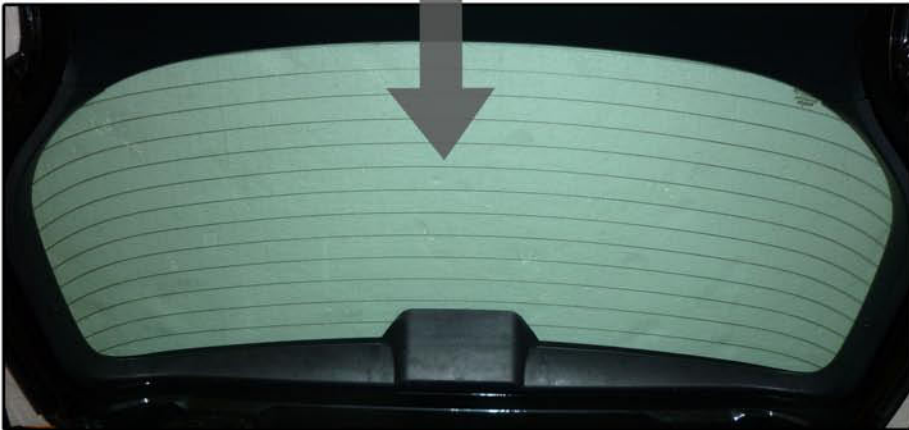

INSTALLATION INSTRUCTIONS

Toyota Corolla 5dr

TOY-CORO-5-A

COMPONENTS INCLUDED

SHADES

FIXING CLIPS

SIDE SHADE INSTALLATION

SIDE SHADE INSTALLATION

SIDE SHADE INSTALLATION

TAILGATE SHADE INSTALLATION

TAILGATE SHADE INSTALLATION

TAILGATE SHADE INSTALLATION