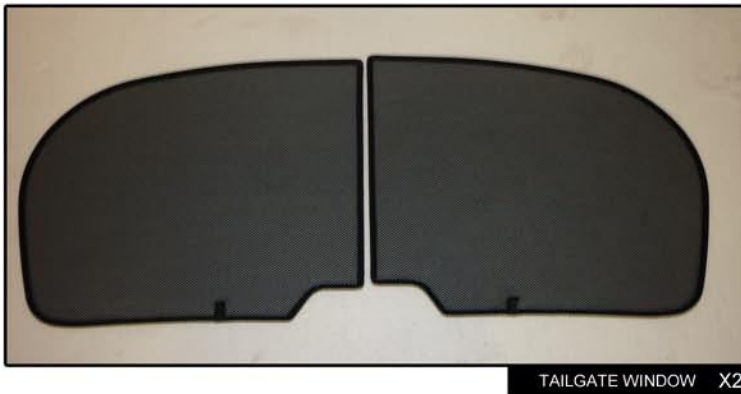

INSTALLATION INSTRUCTIONS

Toyota Corolla 5dr

TOY-CORO-5-A

COMPONENTS INCLUDED

SHADES

FIXING CLIPS

SIDE SHADE INSTALLATION

SIDE SHADE INSTALLATION