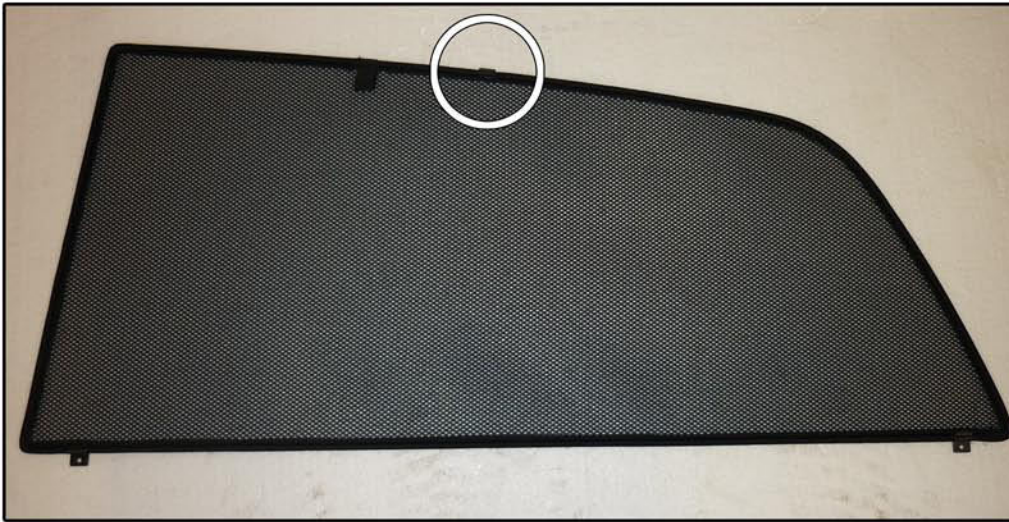

INSTALLATION INSTRUCTIONS

Toyota Corolla 5dr

TOY-CORO-5-A

COMPONENTS INCLUDED

SHADES

FIXING CLIPS

SIDE SHADE INSTALLATION

SIDE SHADE INSTALLATION

SIDE SHADE INSTALLATION

TAILGATE SHADE INSTALLATION

TAILGATE SHADE INSTALLATION

TAILGATE SHADE INSTALLATION