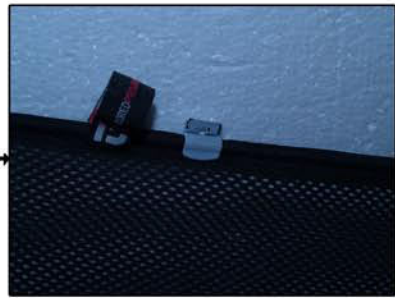

PORT WINDOW X2

FIXING CLIPS

X6

X4

SIDE SHADE INSTALLATION

SIDE SHADE INSTALLATION

SIDE SHADE INSTALLATION

SIDE SHADE INSTALLATION

PORT SHADE INSTALLATION

PORT SHADE INSTALLATION

PORT SHADE INSTALLATION

X2

TAILGATE SHADE INSTALLATION

TAILGATE SHADE INSTALLATION

TAILGATE SHADE INSTALLATION

X2