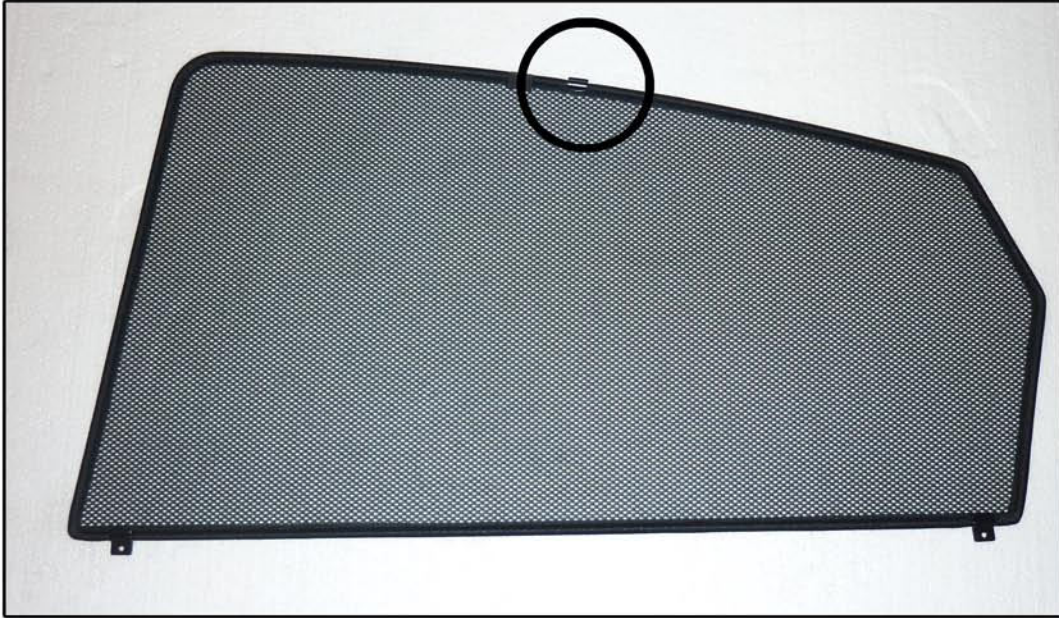

INSTALLATION INSTRUCTIONS

Toyota Prius 5dr

TOY-PRIU-5-B

COMPONENTS INCLUDED

SHADES

SIDE WINDOW X2

TAILGATE WINDOW X2

PORT WINDOW X2

PORT WINDOW X2

FIXING CLIPS

X6

X4

SIDE SHADE INSTALLATION

SIDE SHADE INSTALLATION

SIDE SHADE INSTALLATION

SIDE SHADE INSTALLATION