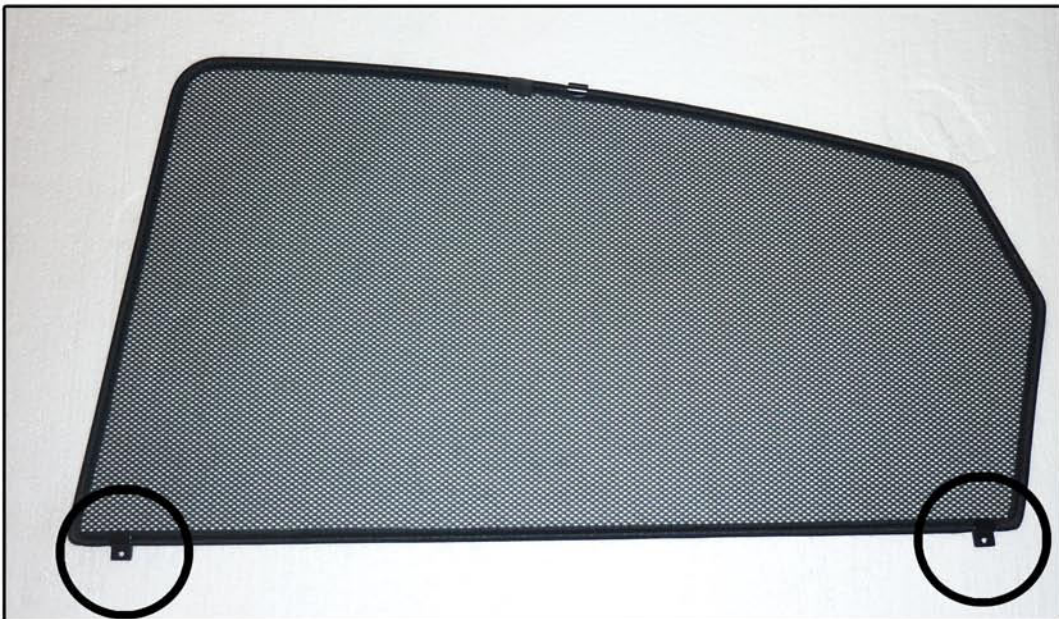

INSTALLATION INSTRUCTIONS

Toyota Prius 5dr

TOY-PRIU-5-B

COMPONENTS INCLUDED

SHADES

SIDE WINDOW X2

TAILGATE WINDOW X2

PORT WINDOW X2

PORT WINDOW X2

FIXING CLIPS

X6

X4

SIDE SHADE INSTALLATION

SIDE SHADE INSTALLATION

SIDE SHADE INSTALLATION

SIDE SHADE INSTALLATION

PORT SHADE INSTALLATION

PORT SHADE INSTALLATION

PORT SHADE INSTALLATION

X2

TAILGATE SHADE INSTALLATION

TAILGATE SHADE INSTALLATION

TAILGATE SHADE INSTALLATION

X2