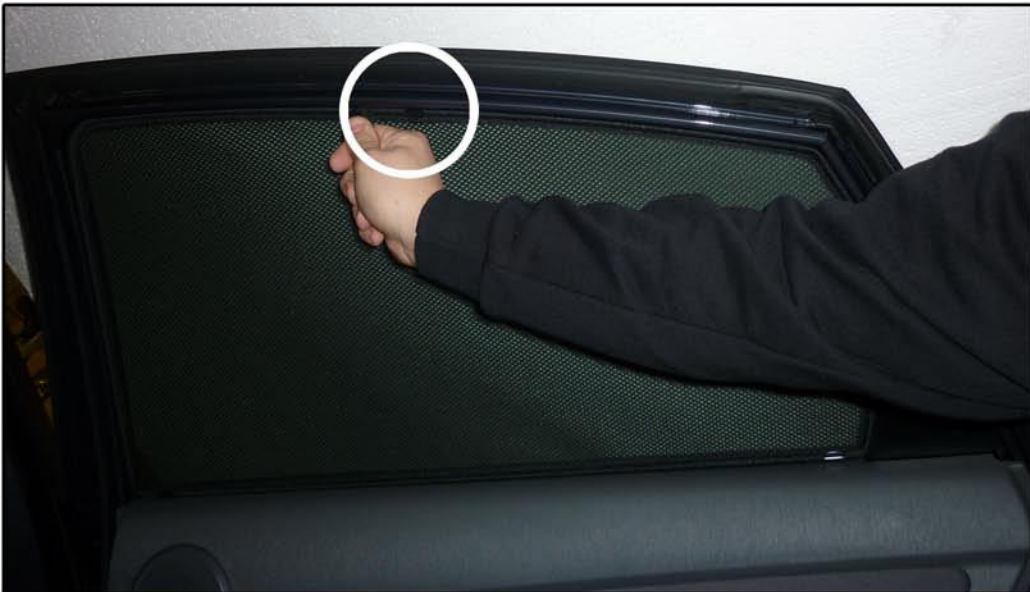

INSTALLATION INSTRUCTIONS

Toyota Prius 5dr

TOY-PRIU-5-B

COMPONENTS INCLUDED

SHADES

SIDE WINDOW X2

TAILGATE WINDOW X2

PORT WINDOW X2

PORT WINDOW X2

FIXING CLIPS

X6

X4

SIDE SHADE INSTALLATION

SIDE SHADE INSTALLATION

SIDE SHADE INSTALLATION

SIDE SHADE INSTALLATION