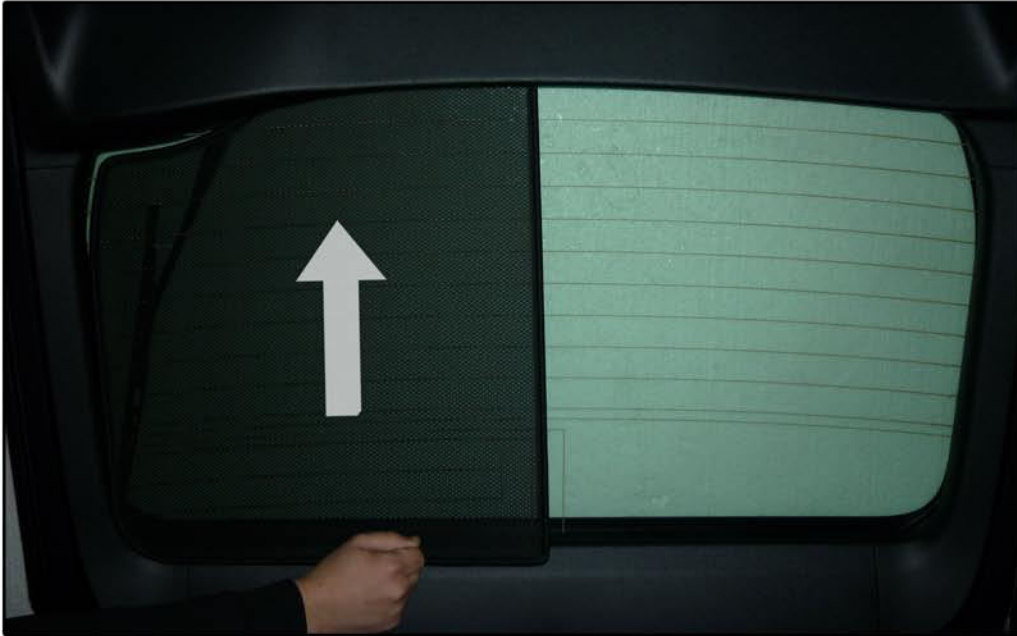

INSTALLATION INSTRUCTIONS

Toyota Prius 5dr

TOY-PRIU-5-B

COMPONENTS INCLUDED

SHADES

SIDE WINDOW X2

TAILGATE WINDOW X2

PORT WINDOW X2

PORT WINDOW X2

FIXING CLIPS

X6

X4

SIDE SHADE INSTALLATION

SIDE SHADE INSTALLATION

SIDE SHADE INSTALLATION

SIDE SHADE INSTALLATION

PORT SHADE INSTALLATION

PORT SHADE INSTALLATION

PORT SHADE INSTALLATION

X2

TAILGATE SHADE INSTALLATION

TAILGATE SHADE INSTALLATION

TAILGATE SHADE INSTALLATION

X2