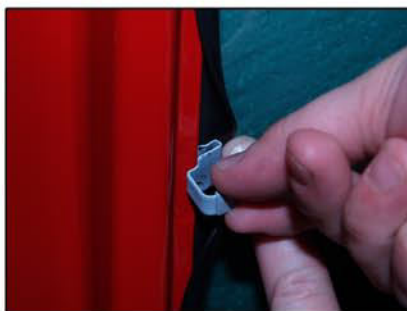

INSTALLATION INSTRUCTIONS

Toyota Yari 5dr

TOY-YARI-5-A

COMPONENTS INCLUDED

SHADES

FIXING CLIPS

SIDE SHADE INSTALLATION

SIDE SHADE INSTALLATION

SIDE SHADE INSTALLATION

TAILGATE SHADE INSTALLATION

TAILGATE SHADE INSTALLATION

TAILGATE SHADE INSTALLATION

x2