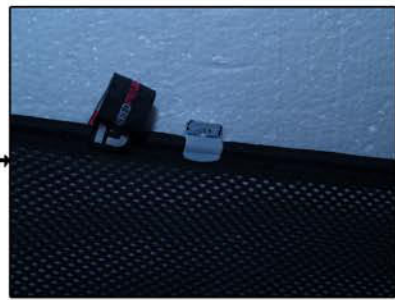

INSTALLATION INSTRUCTIONS

Toyota Yari 5dr

TOY-YARI-5-A

COMPONENTS INCLUDED

SHADES

FIXING CLIPS

SIDE SHADE INSTALLATION

SIDE SHADE INSTALLATION

SIDE SHADE INSTALLATION

TAILGATE SHADE INSTALLATION

TAILGATE SHADE INSTALLATION

TAILGATE SHADE INSTALLATION

x2