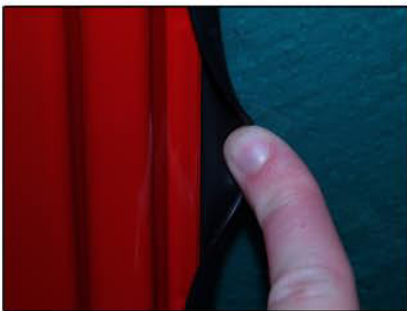

INSTALLATION INSTRUCTIONS

Toyota Yari 5dr

TOY-YARI-5-A

COMPONENTS INCLUDED

SHADES

FIXING CLIPS

SIDE SHADE INSTALLATION

SIDE SHADE INSTALLATION

SIDE SHADE INSTALLATION

TAILGATE SHADE INSTALLATION

TAILGATE SHADE INSTALLATION

TAILGATE SHADE INSTALLATION

x2