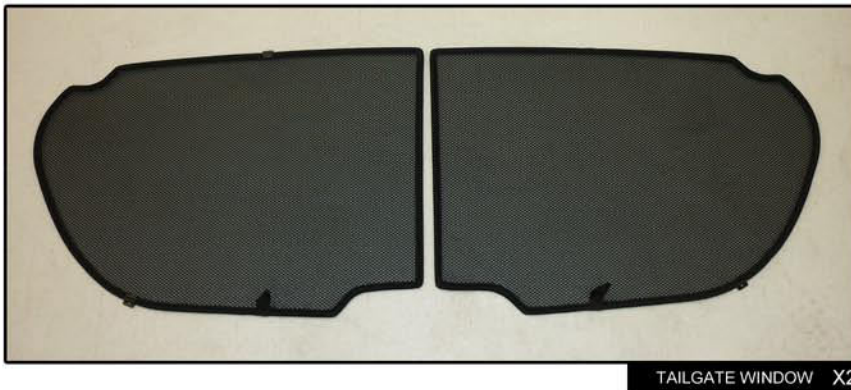

INSTALLATION INSTRUCTIONS

Toyota Yari 5dr

TOY-YARI-5-A

COMPONENTS INCLUDED

SHADES

FIXING CLIPS

SIDE SHADE INSTALLATION

SIDE SHADE INSTALLATION

SIDE SHADE INSTALLATION

TAILGATE SHADE INSTALLATION

TAILGATE SHADE INSTALLATION

TAILGATE SHADE INSTALLATION

x2