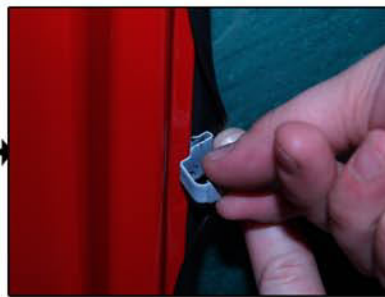

INSTALLATION INSTRUCTIONS

Toyota Yaris 5dr

TOY-YARI-5-B

COMPONENTS INCLUDED

SHADES

FIXING CLIPS

SIDE SHADE INSTALLATION

SIDE SHADE INSTALLATION