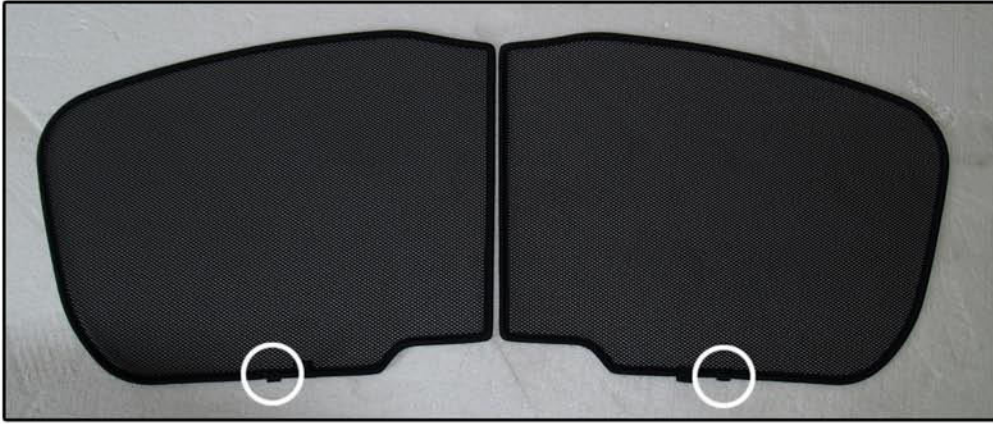

INSTALLATION INSTRUCTIONS

Toyota Yaris 5dr

TOY-YARI-5-B

COMPONENTS INCLUDED

SHADES

FIXING CLIPS

SIDE SHADE INSTALLATION

SIDE SHADE INSTALLATION

SIDE SHADE INSTALLATION

TAILGATE SHADE INSTALLATION

TAILGATE SHADE INSTALLATION

TAILGATE SHADE INSTALLATION