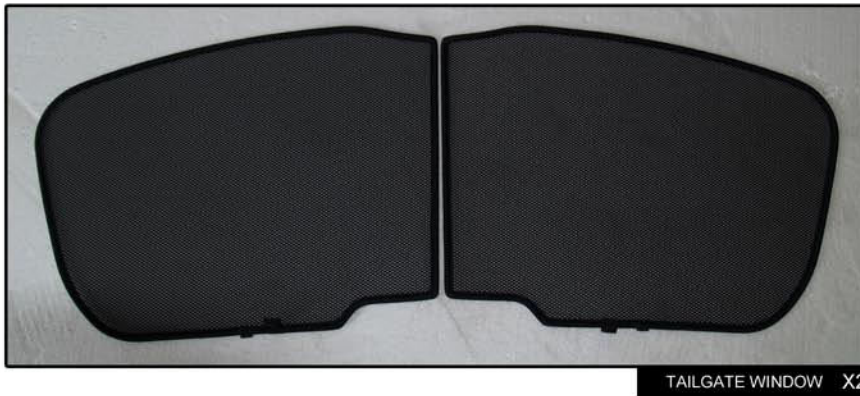

INSTALLATION INSTRUCTIONS

Toyota Yaris 5dr

TOY-YARI-5-B

COMPONENTS INCLUDED

SHADES

FIXING CLIPS

SIDE SHADE INSTALLATION

SIDE SHADE INSTALLATION

SIDE SHADE INSTALLATION

TAILGATE SHADE INSTALLATION

TAILGATE SHADE INSTALLATION

TAILGATE SHADE INSTALLATION