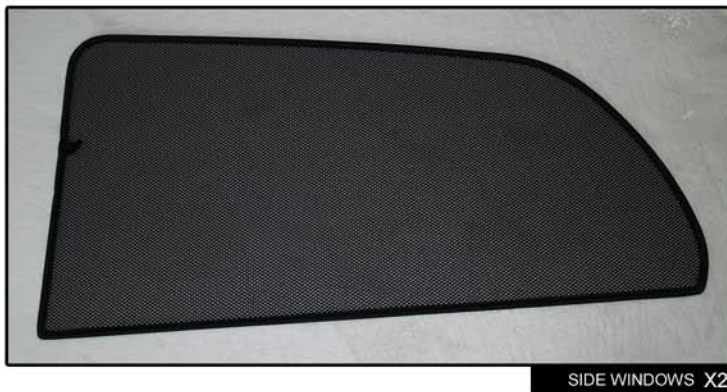

INSTALLATION INSTRUCTIONS

Toyota Yaris 5dr

TOY-YARI-5-B

COMPONENTS INCLUDED

SHADES

FIXING CLIPS

SIDE SHADE INSTALLATION

SIDE SHADE INSTALLATION

SIDE SHADE INSTALLATION

TAILGATE SHADE INSTALLATION

TAILGATE SHADE INSTALLATION

TAILGATE SHADE INSTALLATION