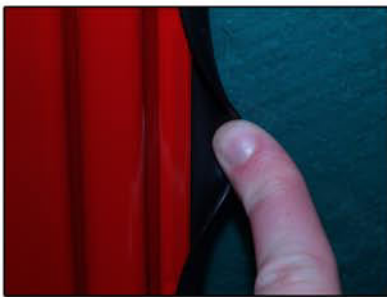

INSTALLATION INSTRUCTIONS

Toyota Yaris 5dr

TOY-YARI-5-B

COMPONENTS INCLUDED

SHADES

FIXING CLIPS

SIDE SHADE INSTALLATION

SIDE SHADE INSTALLATION