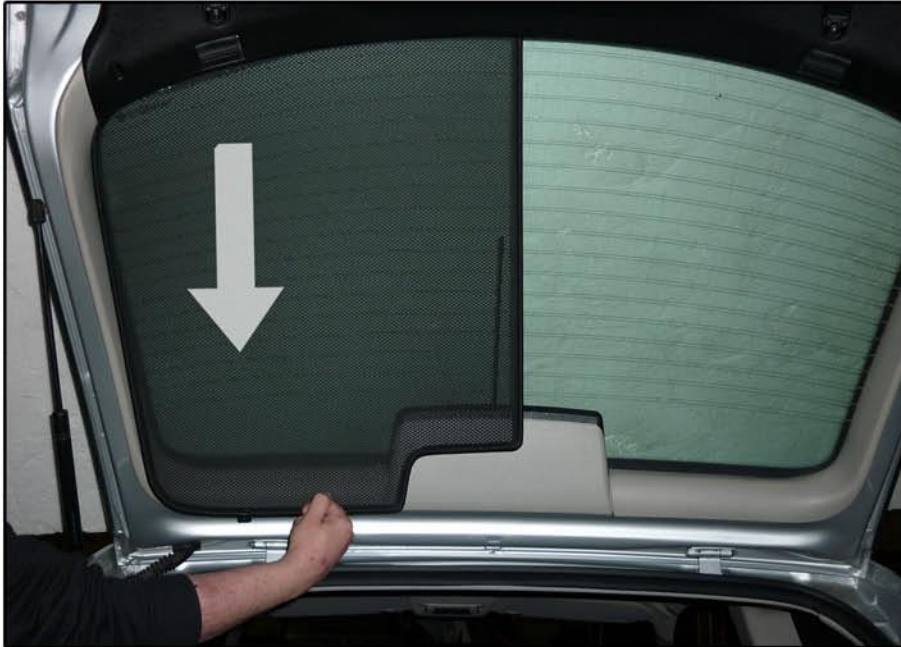

INSTALLATION INSTRUCTIONS

Vauxhall Astra 3dr

VAU-ASTR-3-A

COMPONENTS INCLUDED

SHADES

FIXING CLIPS

SIDE SHADE INSTALLATION

SIDE SHADE INSTALLATION

SIDE SHADE INSTALLATION

TAILGATE SHADE INSTALLATION

TAILGATE SHADE INSTALLATION

TAILGATE SHADE INSTALLATION

X2