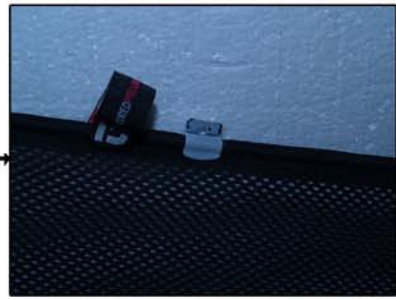

INSTALLATION INSTRUCTIONS

Vauxhall Astra 3dr

VAU-ASTR-3-A

COMPONENTS INCLUDED

SHADES

FIXING CLIPS

SIDE SHADE INSTALLATION

SIDE SHADE INSTALLATION

SIDE SHADE INSTALLATION

TAILGATE SHADE INSTALLATION

TAILGATE SHADE INSTALLATION

TAILGATE SHADE INSTALLATION

X2