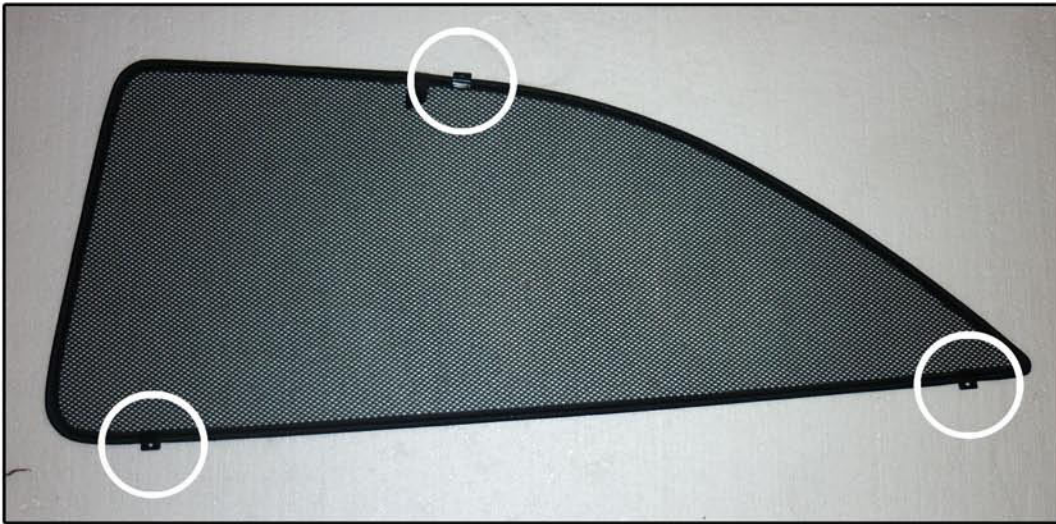

INSTALLATION INSTRUCTIONS

Vauxhall Astra 3dr

VAU-ASTR-3-A

COMPONENTS INCLUDED

SHADES

FIXING CLIPS

SIDE SHADE INSTALLATION

SIDE SHADE INSTALLATION

SIDE SHADE INSTALLATION

TAILGATE SHADE INSTALLATION

TAILGATE SHADE INSTALLATION

TAILGATE SHADE INSTALLATION

X2