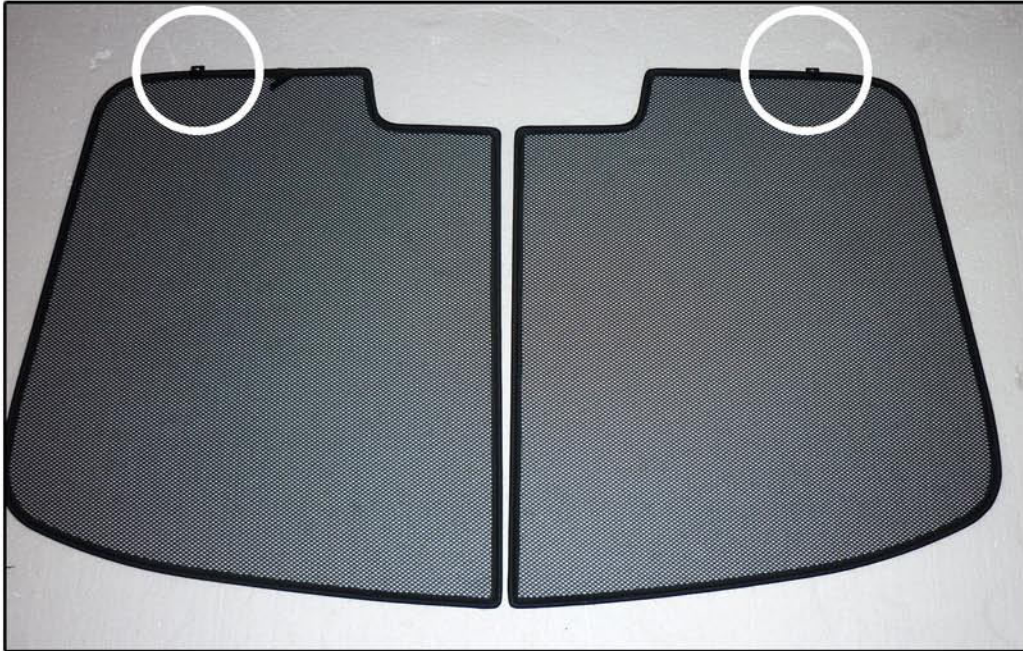

INSTALLATION INSTRUCTIONS

Vauxhall Astra 3dr

VAU-ASTR-3-A

COMPONENTS INCLUDED

SHADES

FIXING CLIPS

SIDE SHADE INSTALLATION

SIDE SHADE INSTALLATION

SIDE SHADE INSTALLATION

TAILGATE SHADE INSTALLATION

TAILGATE SHADE INSTALLATION

TAILGATE SHADE INSTALLATION

X2