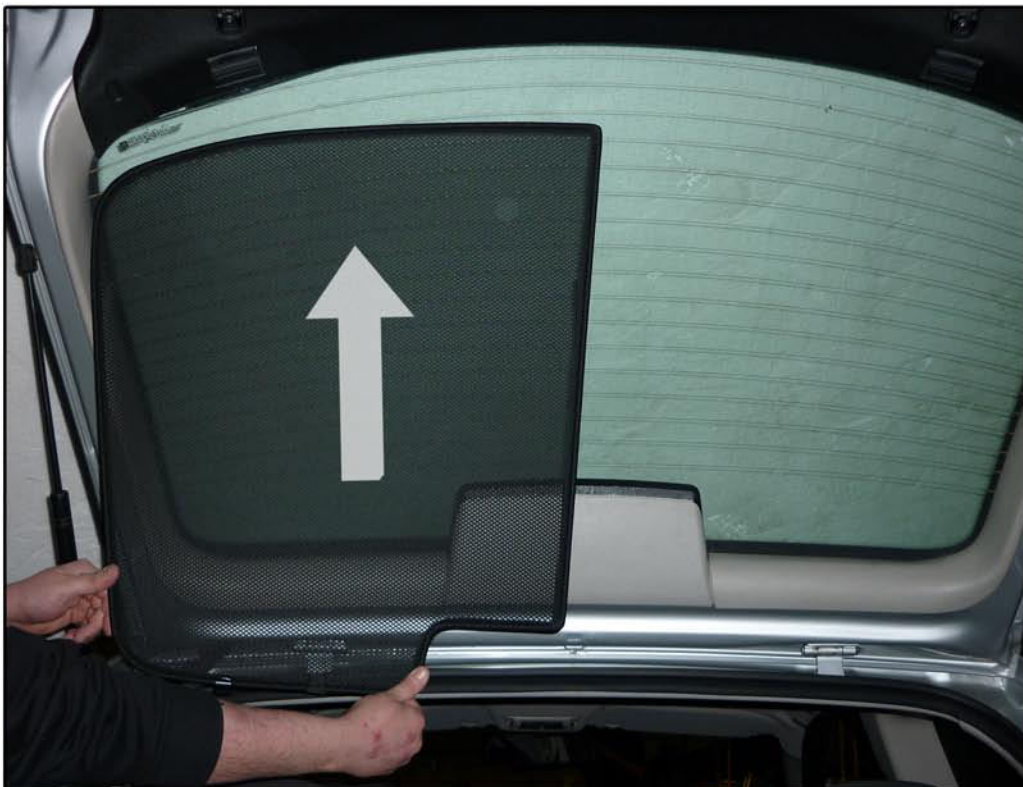

INSTALLATION INSTRUCTIONS

Vauxhall Astra 3dr

VAU-ASTR-3-A

COMPONENTS INCLUDED

SHADES

FIXING CLIPS

SIDE SHADE INSTALLATION

SIDE SHADE INSTALLATION

SIDE SHADE INSTALLATION

TAILGATE SHADE INSTALLATION

TAILGATE SHADE INSTALLATION

TAILGATE SHADE INSTALLATION

X2