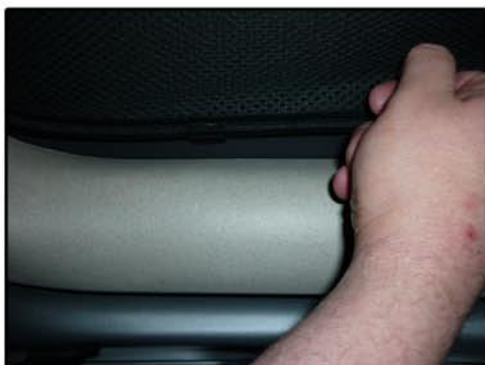

TAILGATE SHADE INSTALLATION