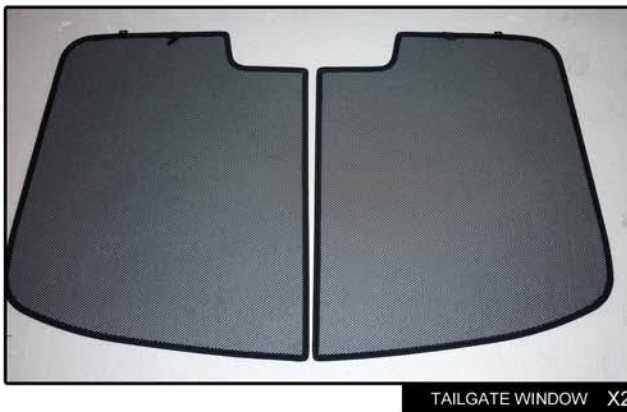

INSTALLATION INSTRUCTIONS

Vauxhall Astra 3dr

VAU-ASTR-3-A

COMPONENTS INCLUDED

SHADES

FIXING CLIPS

SIDE SHADE INSTALLATION

SIDE SHADE INSTALLATION

SIDE SHADE INSTALLATION

TAILGATE SHADE INSTALLATION

TAILGATE SHADE INSTALLATION

TAILGATE SHADE INSTALLATION

X2