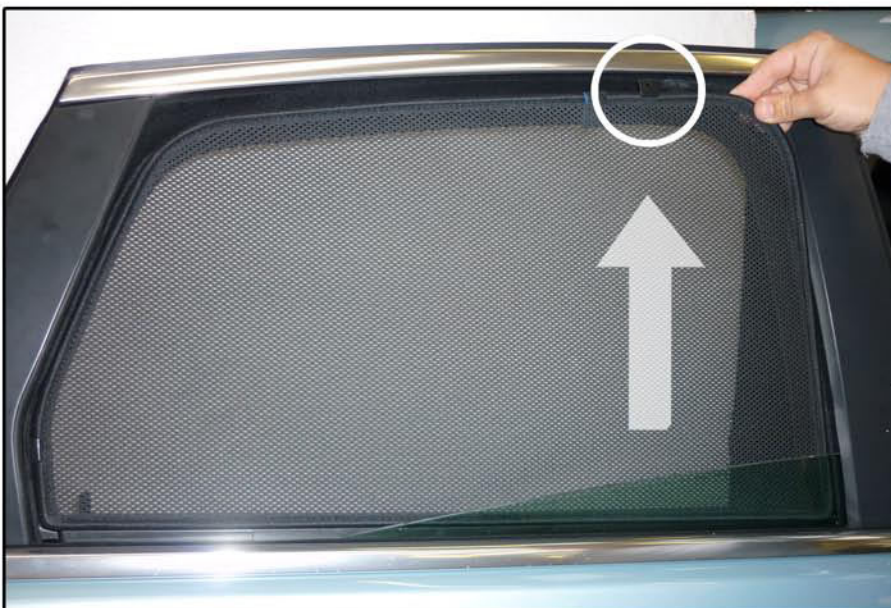

INSTALLATION INSTRUCTIONS

Vauxhall Astra 5dr

VAU-ASTR-5-C

COMPONENTS INCLUDED

SHADES

FIXING CLIPS

SIDE SHADE INSTALLATION

SIDE SHADE INSTALLATION