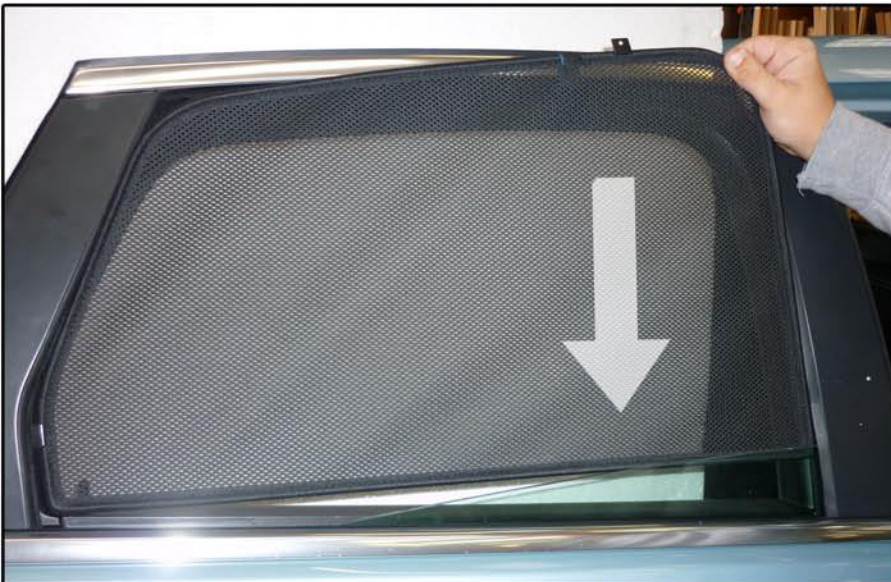

INSTALLATION INSTRUCTIONS

Vauxhall Astra 5dr

VAU-ASTR-5-C

COMPONENTS INCLUDED

SHADES

FIXING CLIPS

SIDE SHADE INSTALLATION

SIDE SHADE INSTALLATION

SIDE SHADE INSTALLATION

PORT SHADE INSTALLATION

PORT SHADE INSTALLATION

TAILGATE SHADE INSTALLATION

TAILGATE SHADE INSTALLATION

TAILGATE SHADE INSTALLATION