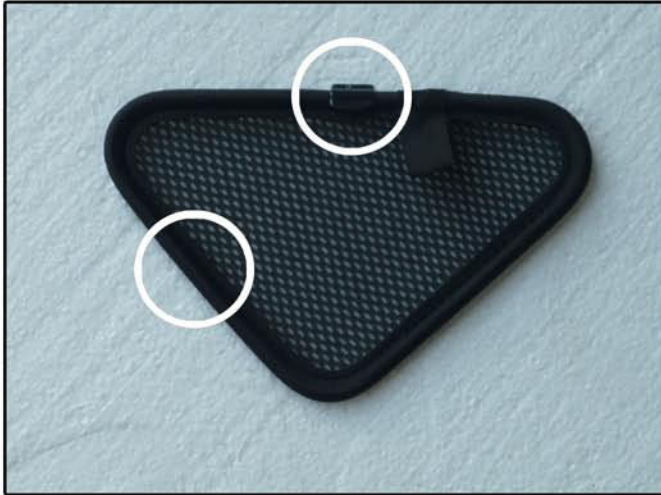

INSTALLATION INSTRUCTIONS

Vauxhall Astra 5dr

VAU-ASTR-5-C

COMPONENTS INCLUDED

SHADES

FIXING CLIPS

SIDE SHADE INSTALLATION

SIDE SHADE INSTALLATION

SIDE SHADE INSTALLATION

PORT SHADE INSTALLATION

PORT SHADE INSTALLATION

TAILGATE SHADE INSTALLATION

TAILGATE SHADE INSTALLATION

TAILGATE SHADE INSTALLATION