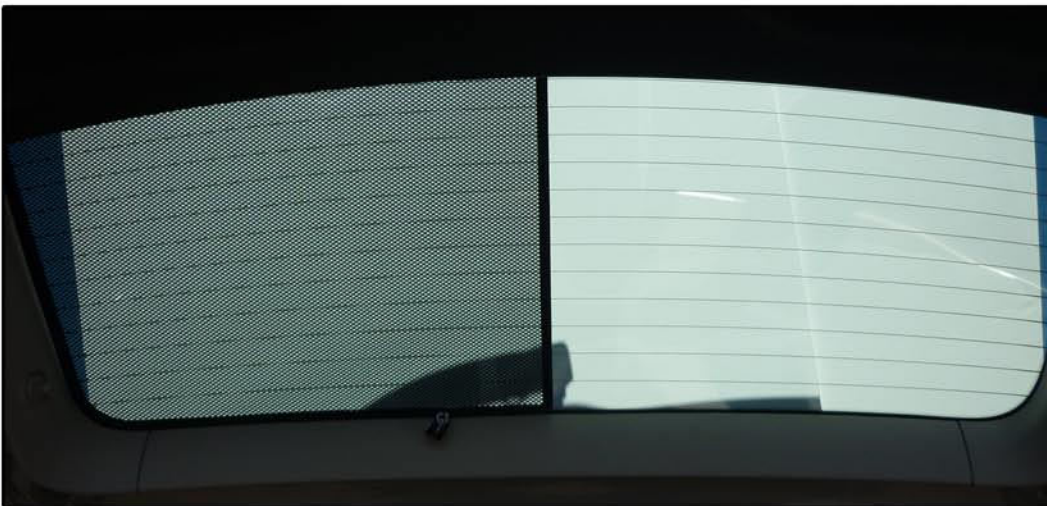

INSTALLATION INSTRUCTIONS

Vauxhall Meriva 5dr

VAU-MERI-5-B

COMPONENTS INCLUDED

SHADES

FIXING CLIPS

SIDE SHADE INSTALLATION

SIDE SHADE INSTALLATION

PORT SHADE INSTALLATION

PORT SHADE INSTALLATION

TAILGATE SHADE INSTALLATION

TAILGATE SHADE INSTALLATION

X2