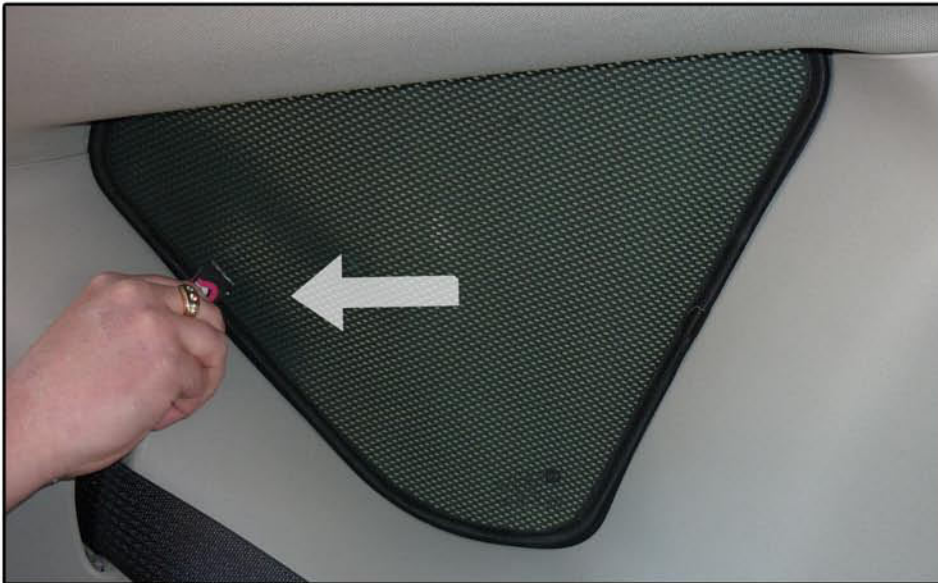

INSTALLATION INSTRUCTIONS

Vauxhall Meriva 5dr

VAU-MERI-5-B

COMPONENTS INCLUDED

SHADES

FIXING CLIPS

SIDE SHADE INSTALLATION

SIDE SHADE INSTALLATION

PORT SHADE INSTALLATION

PORT SHADE INSTALLATION

TAILGATE SHADE INSTALLATION

TAILGATE SHADE INSTALLATION

X2