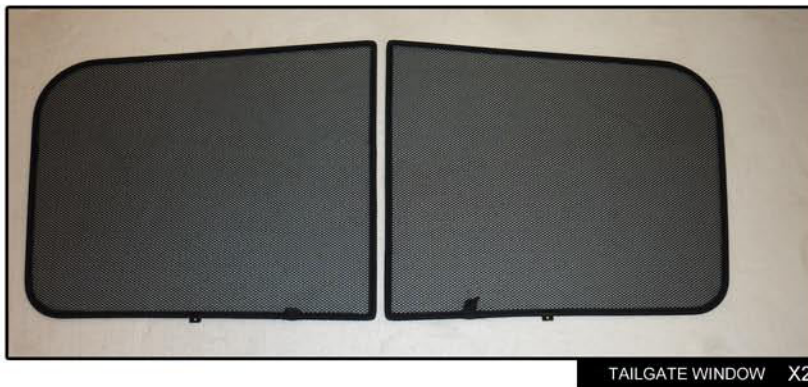

INSTALLATION INSTRUCTIONS

Vauxhall Meriva 5dr

VAU-MERI-5-B

COMPONENTS INCLUDED

SHADES

FIXING CLIPS

SIDE SHADE INSTALLATION

SIDE SHADE INSTALLATION

PORT SHADE INSTALLATION

PORT SHADE INSTALLATION

TAILGATE SHADE INSTALLATION

TAILGATE SHADE INSTALLATION

X2