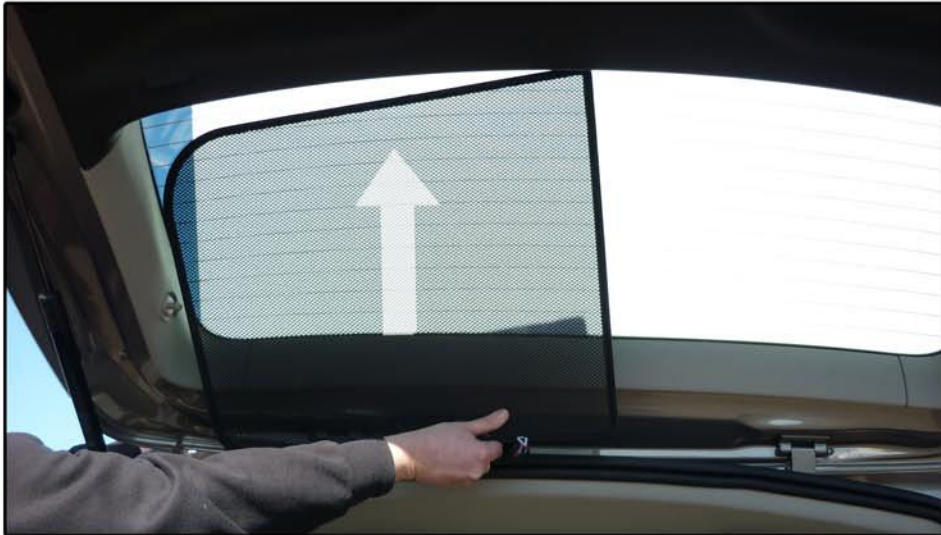

INSTALLATION INSTRUCTIONS

Vauxhall Meriva 5dr

VAU-MERI-5-B

COMPONENTS INCLUDED

SHADES

FIXING CLIPS

SIDE SHADE INSTALLATION

SIDE SHADE INSTALLATION

PORT SHADE INSTALLATION

PORT SHADE INSTALLATION

TAILGATE SHADE INSTALLATION

TAILGATE SHADE INSTALLATION

X2