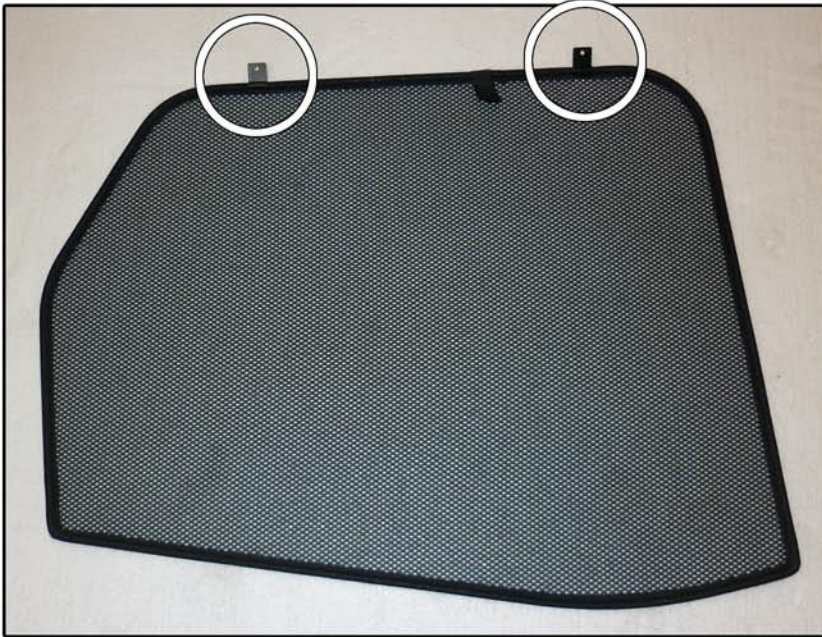

INSTALLATION INSTRUCTIONS

Vauxhall Meriva 5dr

VAU-MERI-5-B

COMPONENTS INCLUDED

SHADES

FIXING CLIPS

SIDE SHADE INSTALLATION

SIDE SHADE INSTALLATION

PORT SHADE INSTALLATION

PORT SHADE INSTALLATION

TAILGATE SHADE INSTALLATION

TAILGATE SHADE INSTALLATION

X2