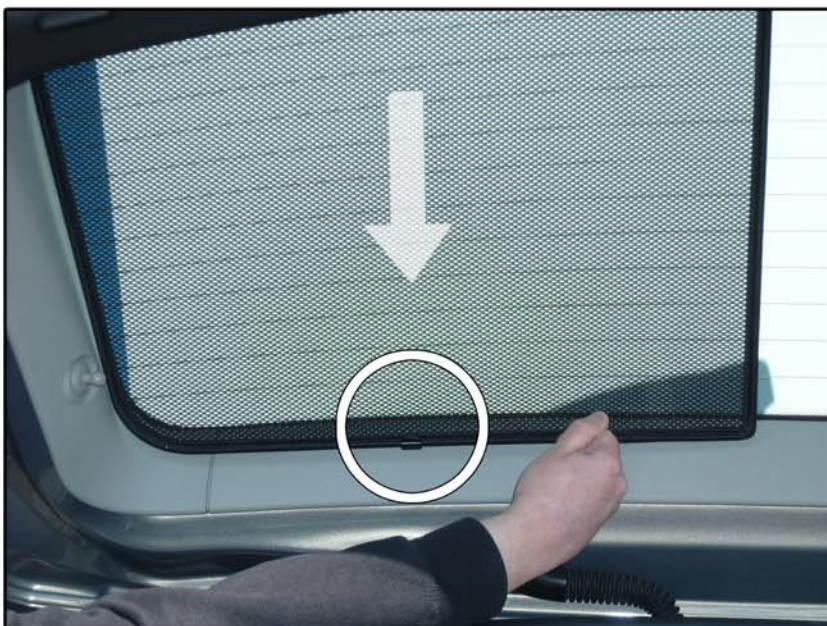

INSTALLATION INSTRUCTIONS

Vauxhall Meriva 5dr

VAU-MERI-5-B

COMPONENTS INCLUDED

SHADES

FIXING CLIPS

SIDE SHADE INSTALLATION

SIDE SHADE INSTALLATION

PORT SHADE INSTALLATION

PORT SHADE INSTALLATION

TAILGATE SHADE INSTALLATION

TAILGATE SHADE INSTALLATION

X2