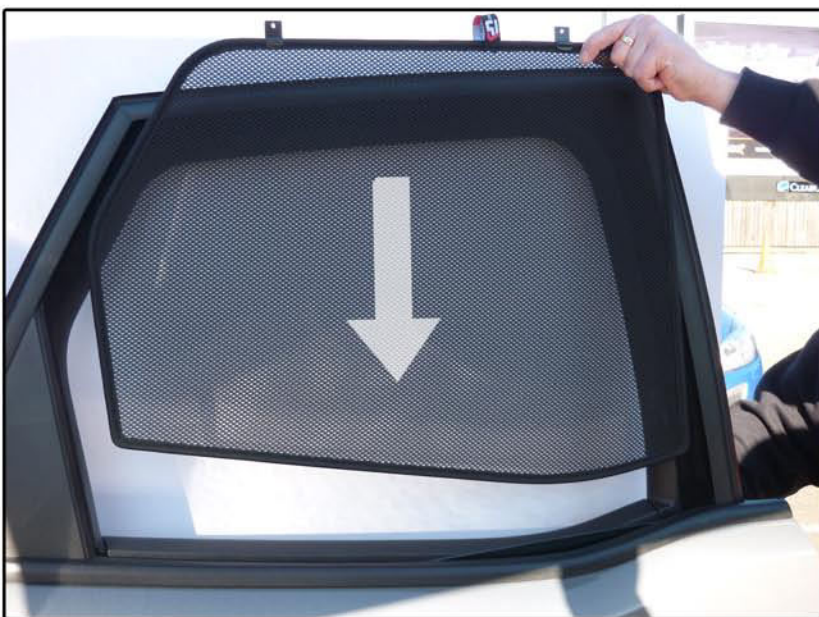

INSTALLATION INSTRUCTIONS

Vauxhall Meriva 5dr

VAU-MERI-5-B

COMPONENTS INCLUDED

SHADES

FIXING CLIPS

SIDE SHADE INSTALLATION

SIDE SHADE INSTALLATION

PORT SHADE INSTALLATION

PORT SHADE INSTALLATION

TAILGATE SHADE INSTALLATION

TAILGATE SHADE INSTALLATION

X2