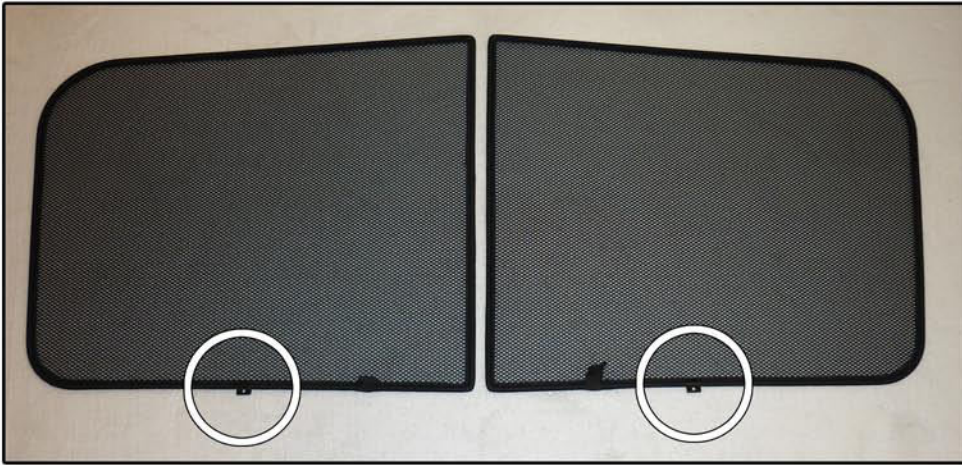

INSTALLATION INSTRUCTIONS

Vauxhall Meriva 5dr

VAU-MERI-5-B

COMPONENTS INCLUDED

SHADES

FIXING CLIPS

SIDE SHADE INSTALLATION

SIDE SHADE INSTALLATION

PORT SHADE INSTALLATION

PORT SHADE INSTALLATION

TAILGATE SHADE INSTALLATION

TAILGATE SHADE INSTALLATION

X2