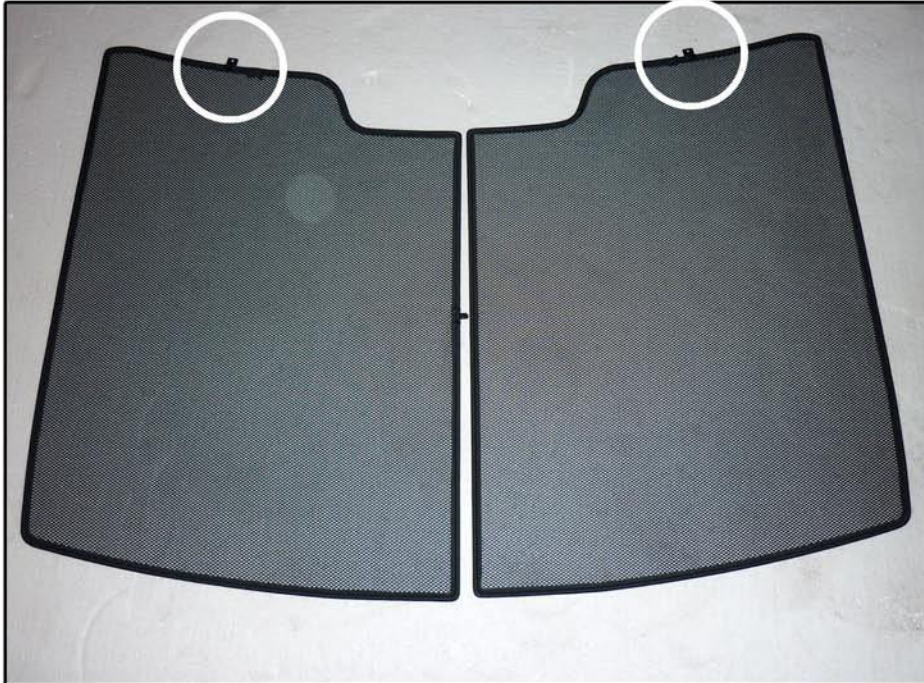

INSTALLATION INSTRUCTIONS

Volvo S60 4dr

VOL-S60-4-A

COMPONENTS INCLUDED

SHADES

FIXING CLIPS

SIDE SHADE INSTALLATION

SIDE SHADE INSTALLATION

SIDE SHADE INSTALLATION

TAILGATE SHADE INSTALLATION

TAILGATE SHADE INSTALLATION

TAILGATE SHADE INSTALLATION

X2