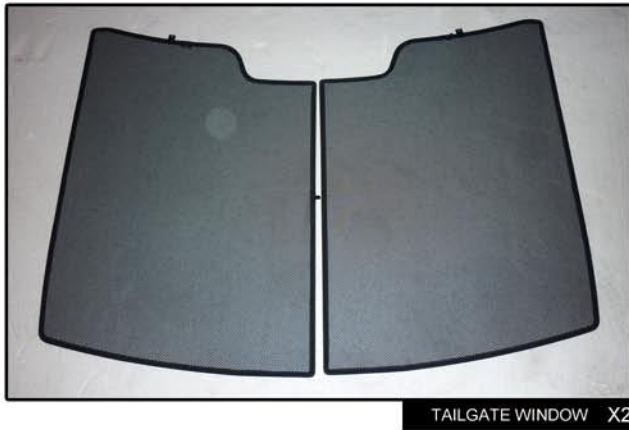

INSTALLATION INSTRUCTIONS

Volvo S60 4dr

VOL-S60-4-A

COMPONENTS INCLUDED

SHADES

FIXING CLIPS

SIDE SHADE INSTALLATION

SIDE SHADE INSTALLATION

SIDE SHADE INSTALLATION

TAILGATE SHADE INSTALLATION

TAILGATE SHADE INSTALLATION

TAILGATE SHADE INSTALLATION

X2