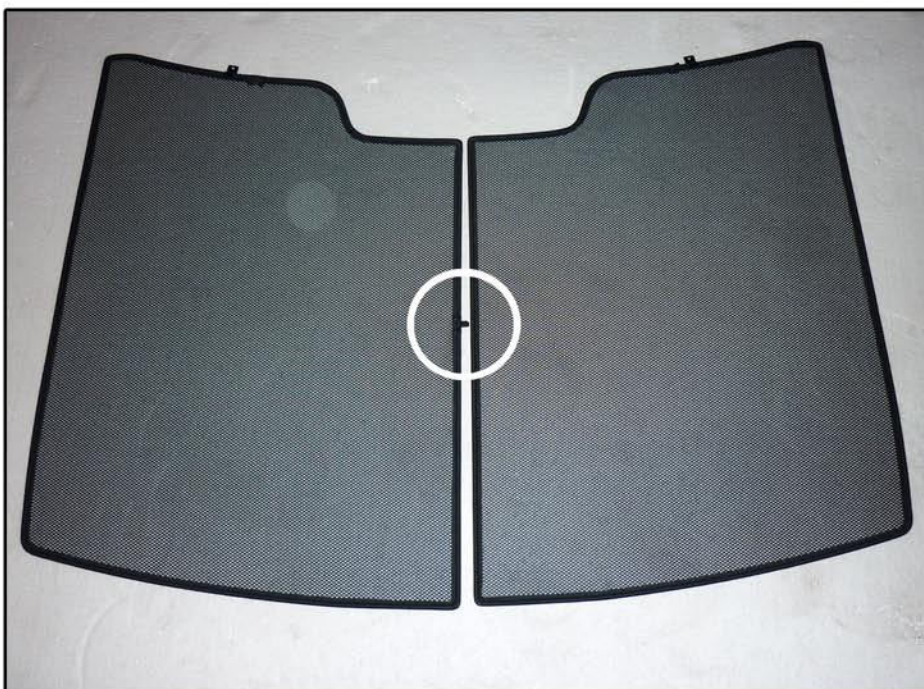

INSTALLATION INSTRUCTIONS

Volvo S60 4dr

VOL-S60-4-A

COMPONENTS INCLUDED

SHADES

FIXING CLIPS

SIDE SHADE INSTALLATION

SIDE SHADE INSTALLATION

SIDE SHADE INSTALLATION

TAILGATE SHADE INSTALLATION

TAILGATE SHADE INSTALLATION

TAILGATE SHADE INSTALLATION

X2