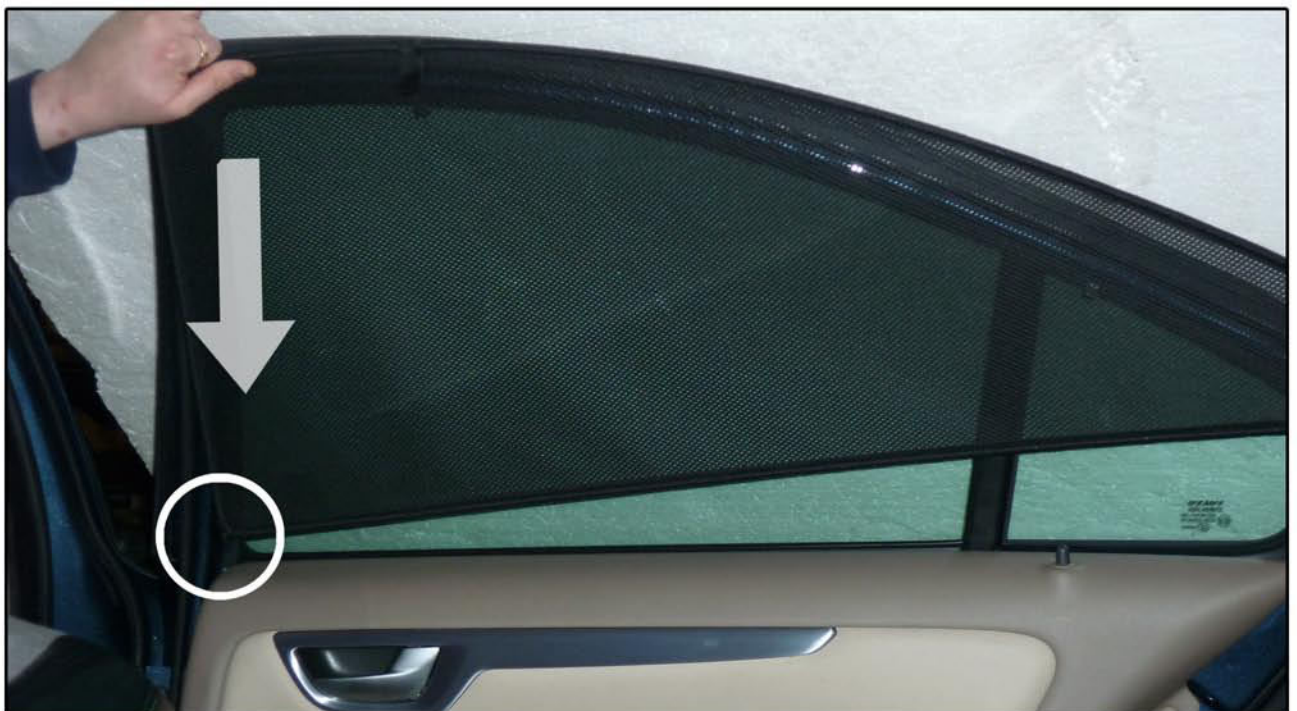

INSTALLATION INSTRUCTIONS

Volvo S60 4dr

VOL-S60-4-A

COMPONENTS INCLUDED

SHADES

FIXING CLIPS

SIDE SHADE INSTALLATION

SIDE SHADE INSTALLATION

SIDE SHADE INSTALLATION

TAILGATE SHADE INSTALLATION

TAILGATE SHADE INSTALLATION

TAILGATE SHADE INSTALLATION

X2