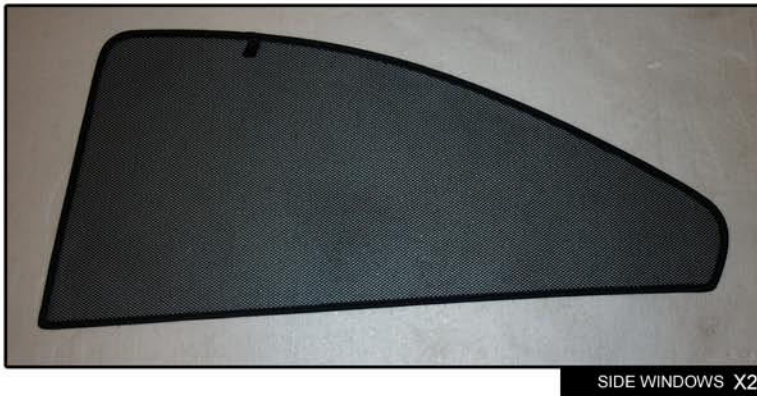

INSTALLATION INSTRUCTIONS

Volvo S60 4dr

VOL-S60-4-A

COMPONENTS INCLUDED

SHADES

FIXING CLIPS

SIDE SHADE INSTALLATION

SIDE SHADE INSTALLATION

SIDE SHADE INSTALLATION

TAILGATE SHADE INSTALLATION

TAILGATE SHADE INSTALLATION

TAILGATE SHADE INSTALLATION

X2