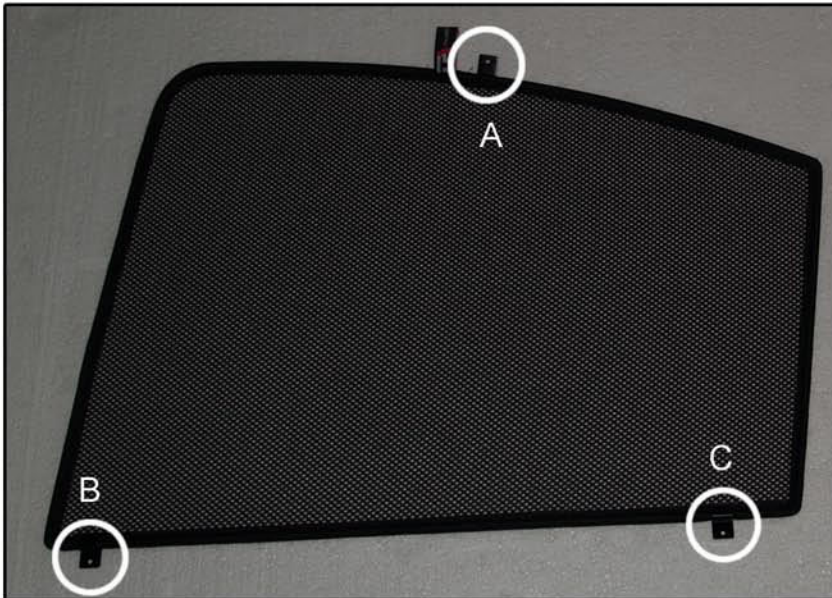

INSTALLATION INSTRUCTIONS

Volvo S80

VOL-S80-4-A

COMPONENTS INCLUDED

SHADES

FIXING CLIPS

SIDE SHADE INSTALLATION

SIDE SHADE INSTALLATION

SIDE SHADE INSTALLATION

SMALL SIDE SHADE INSTALLATION

SMALL SIDE SHADE INSTALLATION

TAILGATE SHADE INSTALLATION

TAILGATE SHADE INSTALLATION

TAILGATE SHADE INSTALLATION

X2