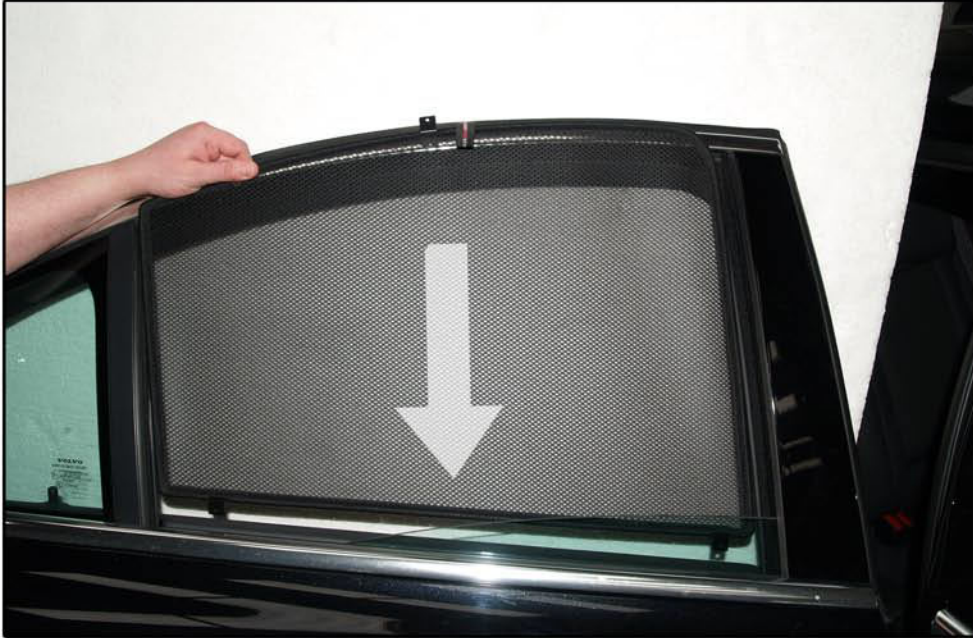

INSTALLATION INSTRUCTIONS

Volvo S80

VOL-S80-4-A

COMPONENTS INCLUDED

SHADES

FIXING CLIPS

SIDE SHADE INSTALLATION

SIDE SHADE INSTALLATION

SIDE SHADE INSTALLATION

SMALL SIDE SHADE INSTALLATION

SMALL SIDE SHADE INSTALLATION

TAILGATE SHADE INSTALLATION

TAILGATE SHADE INSTALLATION

TAILGATE SHADE INSTALLATION

X2