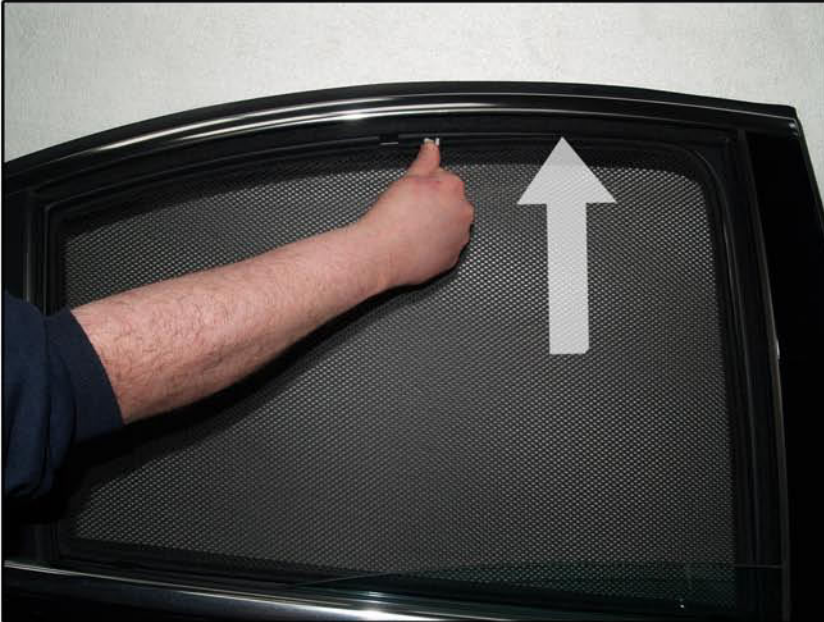

INSTALLATION INSTRUCTIONS

Volvo S80

VOL-S80-4-A

COMPONENTS INCLUDED

SHADES

FIXING CLIPS

SIDE SHADE INSTALLATION

SIDE SHADE INSTALLATION

SIDE SHADE INSTALLATION

SMALL SIDE SHADE INSTALLATION

SMALL SIDE SHADE INSTALLATION

TAILGATE SHADE INSTALLATION

TAILGATE SHADE INSTALLATION

TAILGATE SHADE INSTALLATION

X2