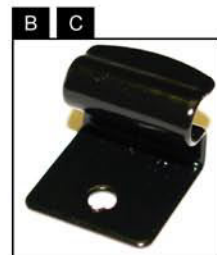

INSTALLATION INSTRUCTIONS

Volvo S80

VOL-S80-4-A

COMPONENTS INCLUDED

SHADES

FIXING CLIPS

SIDE SHADE INSTALLATION

SIDE SHADE INSTALLATION

SIDE SHADE INSTALLATION

SMALL SIDE SHADE INSTALLATION

SMALL SIDE SHADE INSTALLATION

TAILGATE SHADE INSTALLATION

TAILGATE SHADE INSTALLATION

TAILGATE SHADE INSTALLATION

X2