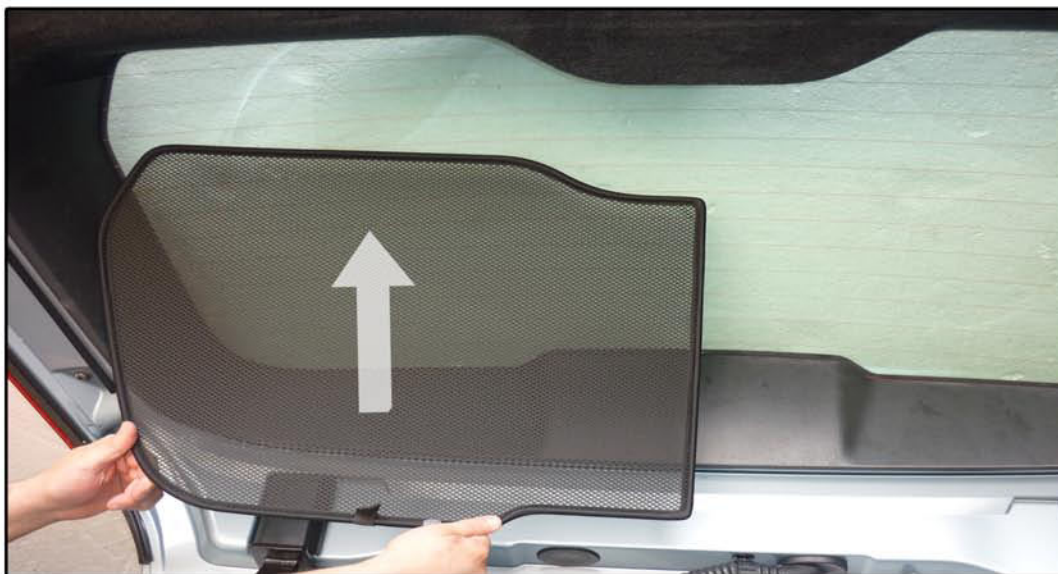

INSTALLATION INSTRUCTIONS

Volvo V70 Estate

VOL-V70-E-B

COMPONENTS INCLUDED

SHADES

SIDE WINDOWS X2

PORT WINDOWS X2

TAILGATE WINDOW X2

FIXING CLIPS

X6

X2

SIDE SHADE INSTALLATION

SIDE SHADE INSTALLATION

SIDE SHADE INSTALLATION

PORT SHADE INSTALLATION

PORT SHADE INSTALLATION

TAILGATE SHADE INSTALLATION

TAILGATE SHADE INSTALLATION

X2