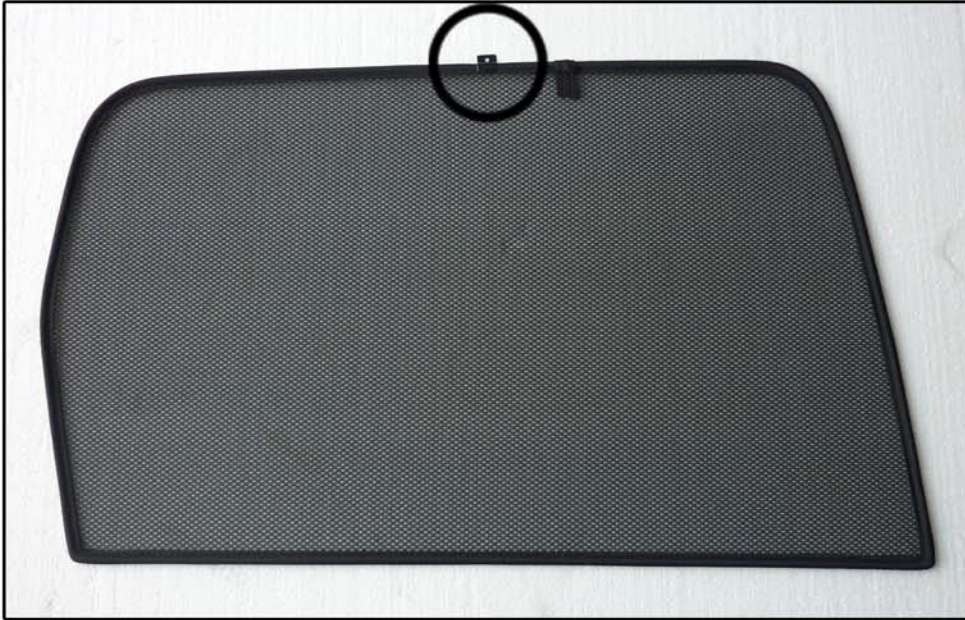

INSTALLATION INSTRUCTIONS

Volvo V70 Estate

VOL-V70-E-B

COMPONENTS INCLUDED

SHADES

SIDE WINDOWS X2

PORT WINDOWS X2

TAILGATE WINDOW X2

FIXING CLIPS

X6

X2

SIDE SHADE INSTALLATION

SIDE SHADE INSTALLATION

SIDE SHADE INSTALLATION

PORT SHADE INSTALLATION

PORT SHADE INSTALLATION