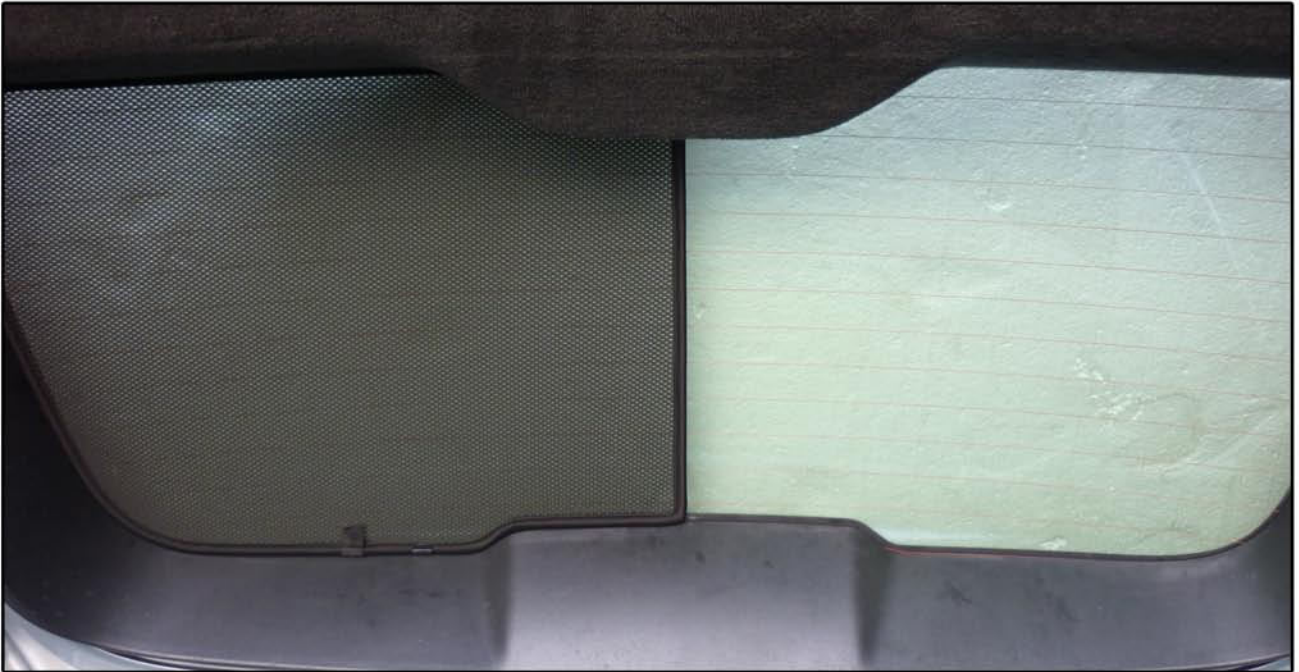

TAILGATE SHADE INSTALLATION