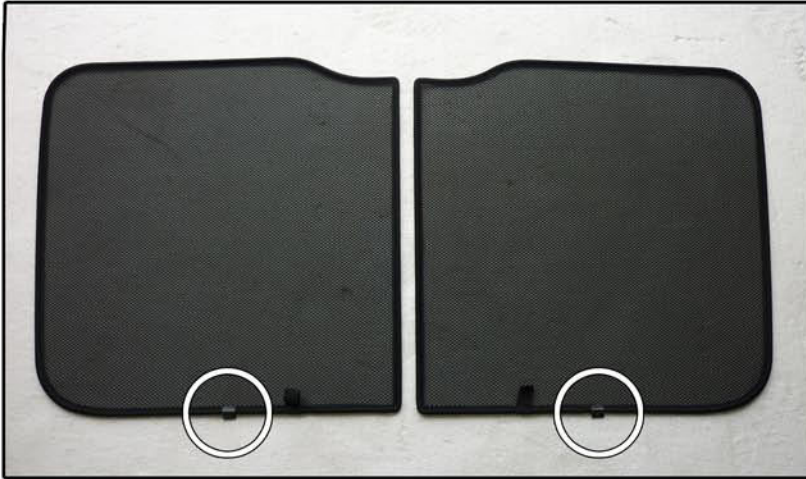

INSTALLATION INSTRUCTIONS

Volvo XC60 5dr

VOL-XC60-5-A

COMPONENTS INCLUDED

SHADES

SIDE WINDOWS X2

PORT WINDOW X2

TAILGATE WINDOW X2

FIXING CLIPS

X6

X4

SIDE SHADE INSTALLATION

SIDE SHADE INSTALLATION

PORT SHADE INSTALLATION

PORT SHADE INSTALLATION

TAILGATE SHADE INSTALLATION