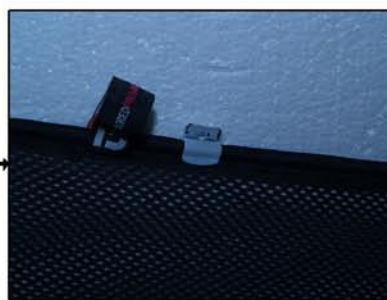

INSTALLATION INSTRUCTIONS

Volvo XC60 5dr

VOL-XC60-5-A

COMPONENTS INCLUDED

SHADES

SIDE WINDOWS X2

PORT WINDOW X2

TAILGATE WINDOW X2

FIXING CLIPS

X6

X4

SIDE SHADE INSTALLATION

SIDE SHADE INSTALLATION

PORT SHADE INSTALLATION

PORT SHADE INSTALLATION

TAILGATE SHADE INSTALLATION