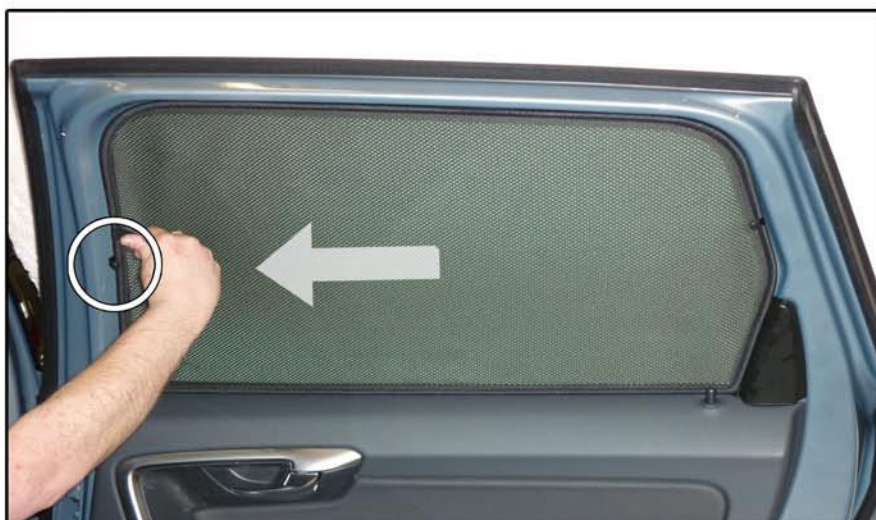

INSTALLATION INSTRUCTIONS

Volvo XC60 5dr

VOL-XC60-5-A

COMPONENTS INCLUDED

SHADES

SIDE WINDOWS X2

PORT WINDOW X2

TAILGATE WINDOW X2

FIXING CLIPS

X6

X4

SIDE SHADE INSTALLATION

SIDE SHADE INSTALLATION

PORT SHADE INSTALLATION

PORT SHADE INSTALLATION

TAILGATE SHADE INSTALLATION